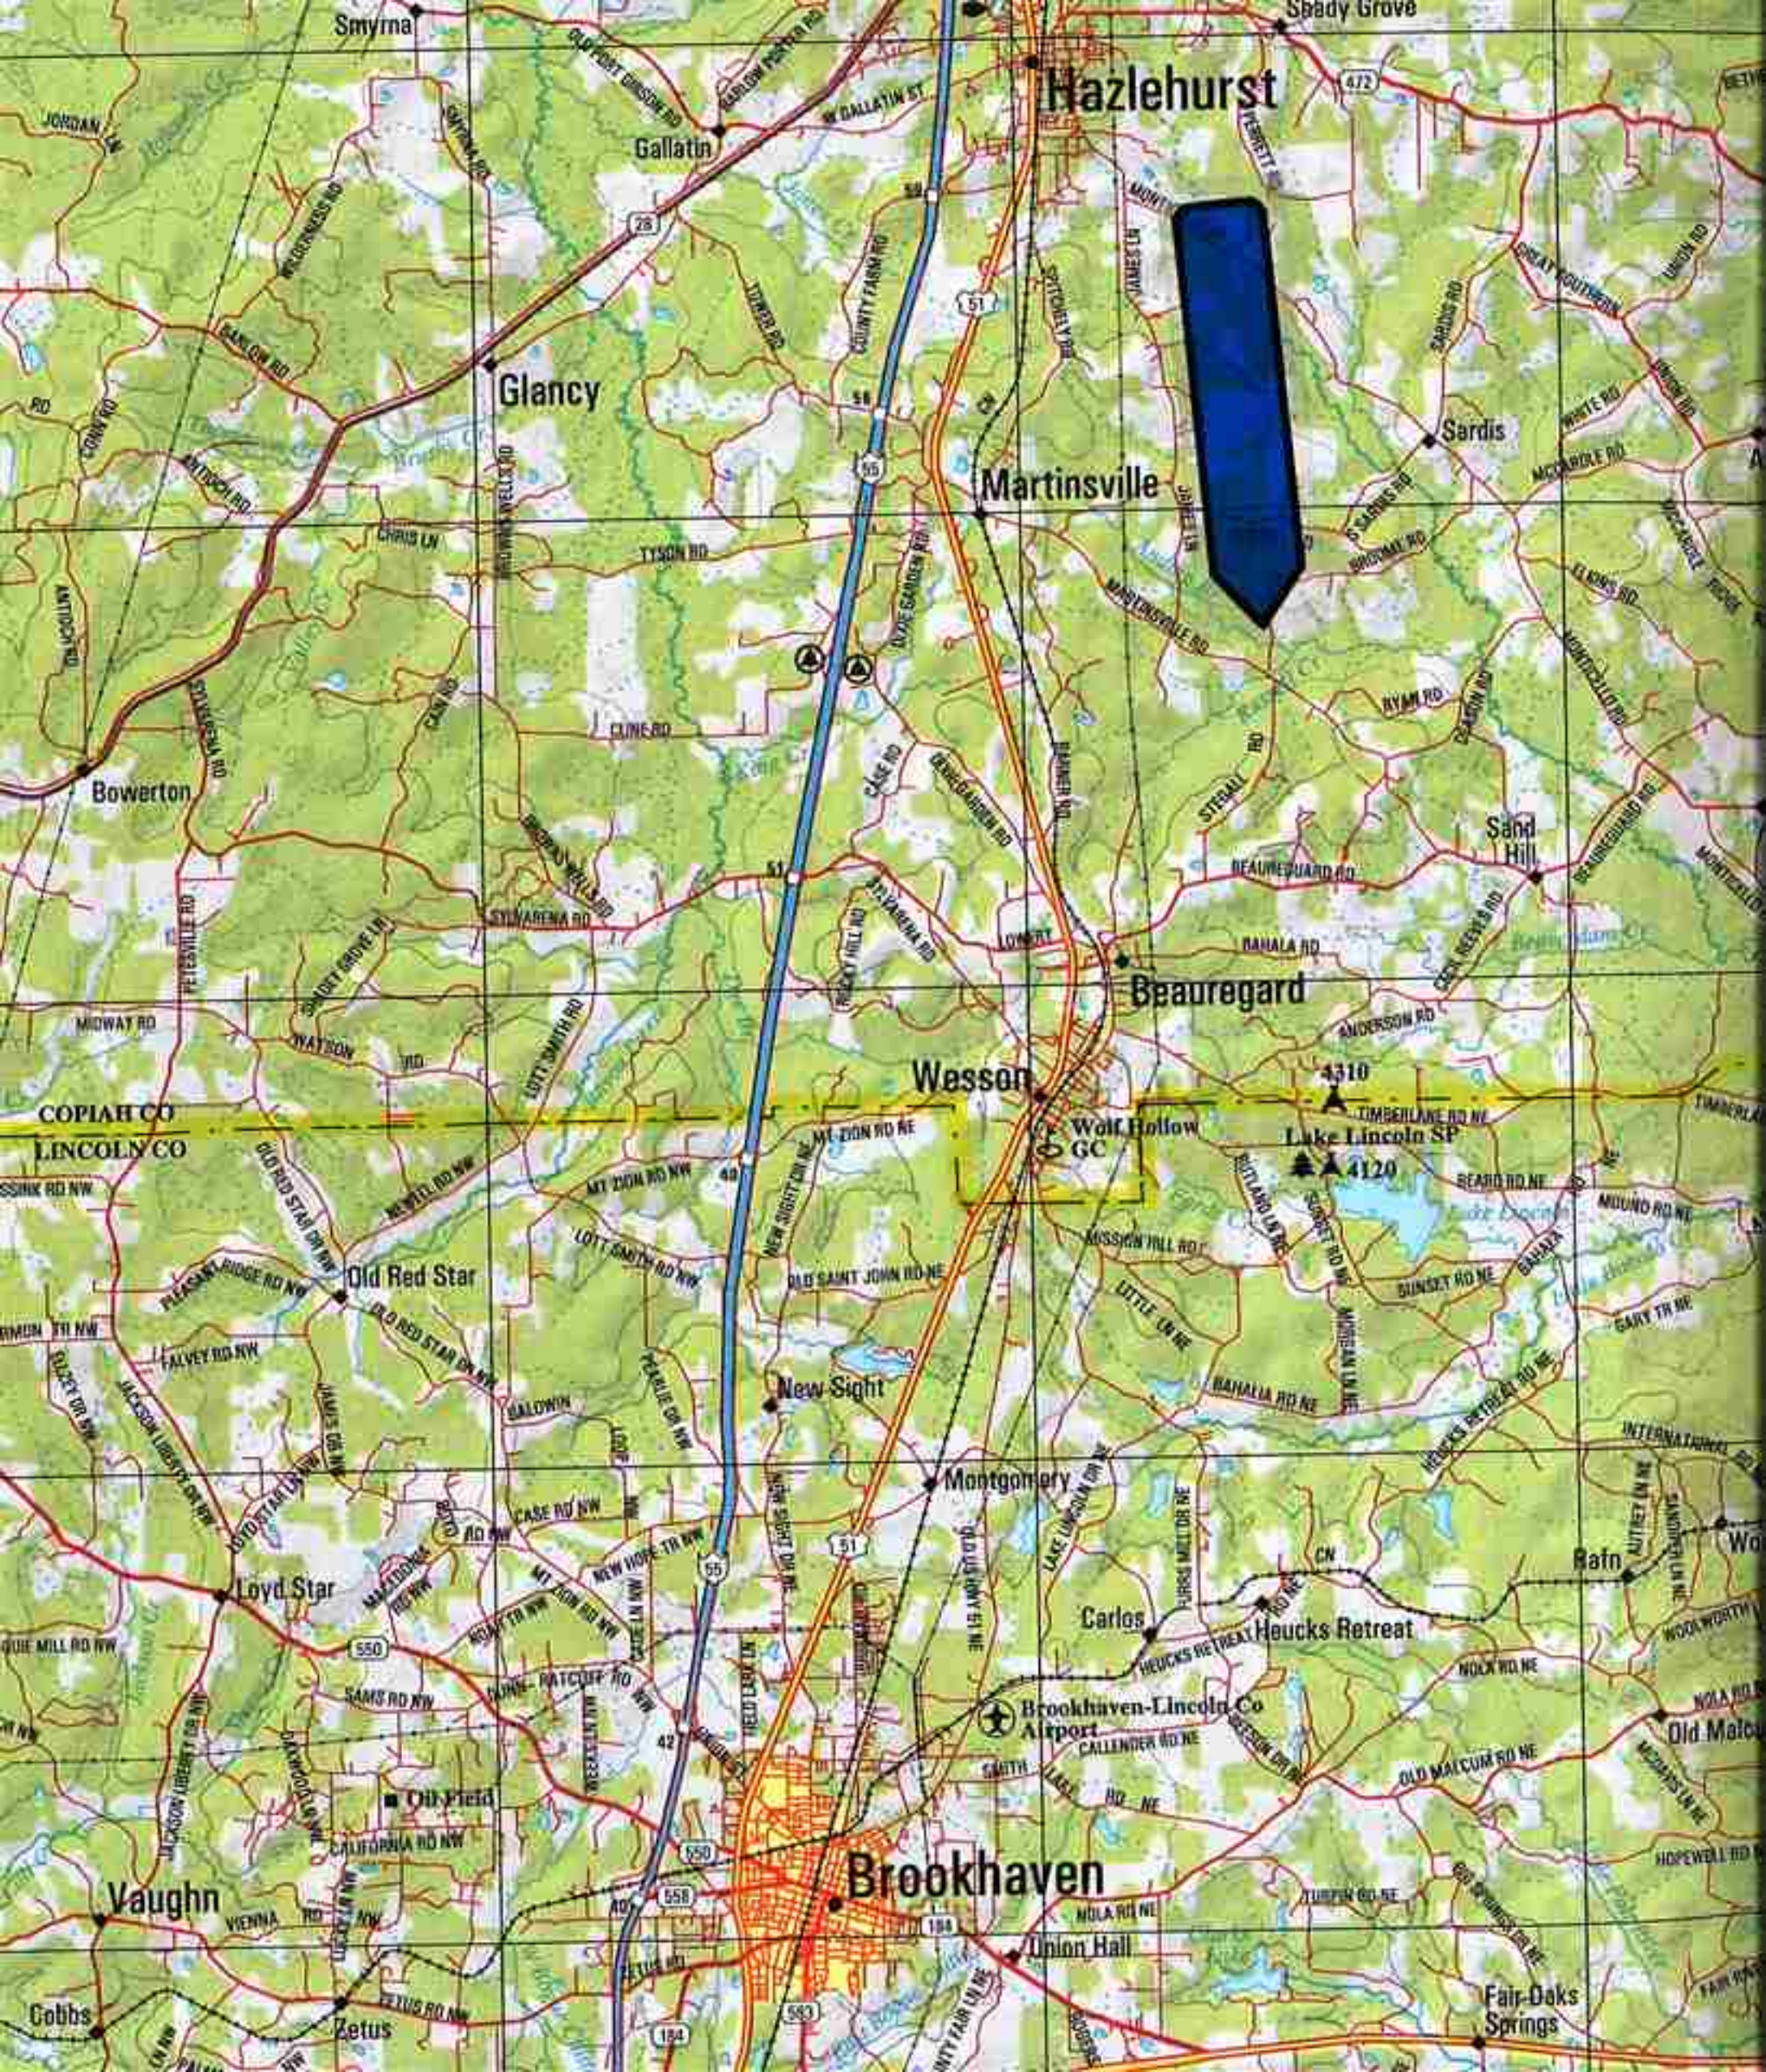

© 2016 Google

Marionville Rd

Google Earth

Optimized by www.ImageOptimizer.net

Imagery Date: 4/7/2016

1996

Broome Rd

Beauregard

51 Wesson

© 2016 Google

Google Earth

Imagery Date: 4/7/2016 31°41'40.15" N 90°26'31.10" W Elevation: 4.38m Eye Alt: 15.17km

Optimized by www.ImageOptimizer.net

Hazlehurst

Glancy

Martinsville

Beauregard

Wesson

New Sight

Montgomery

Brookhaven

Vaughn

COPIAH CO
LINCOLN CO

Old Red Star

Russell-Tillman
Cem

Google Earth
Earth Point

© 2016 Google

Imagery Date: 4/7/2016 31°46'15.27" N 90°21'23.72" W elev 304 ft eye alt 6819 ft

1996