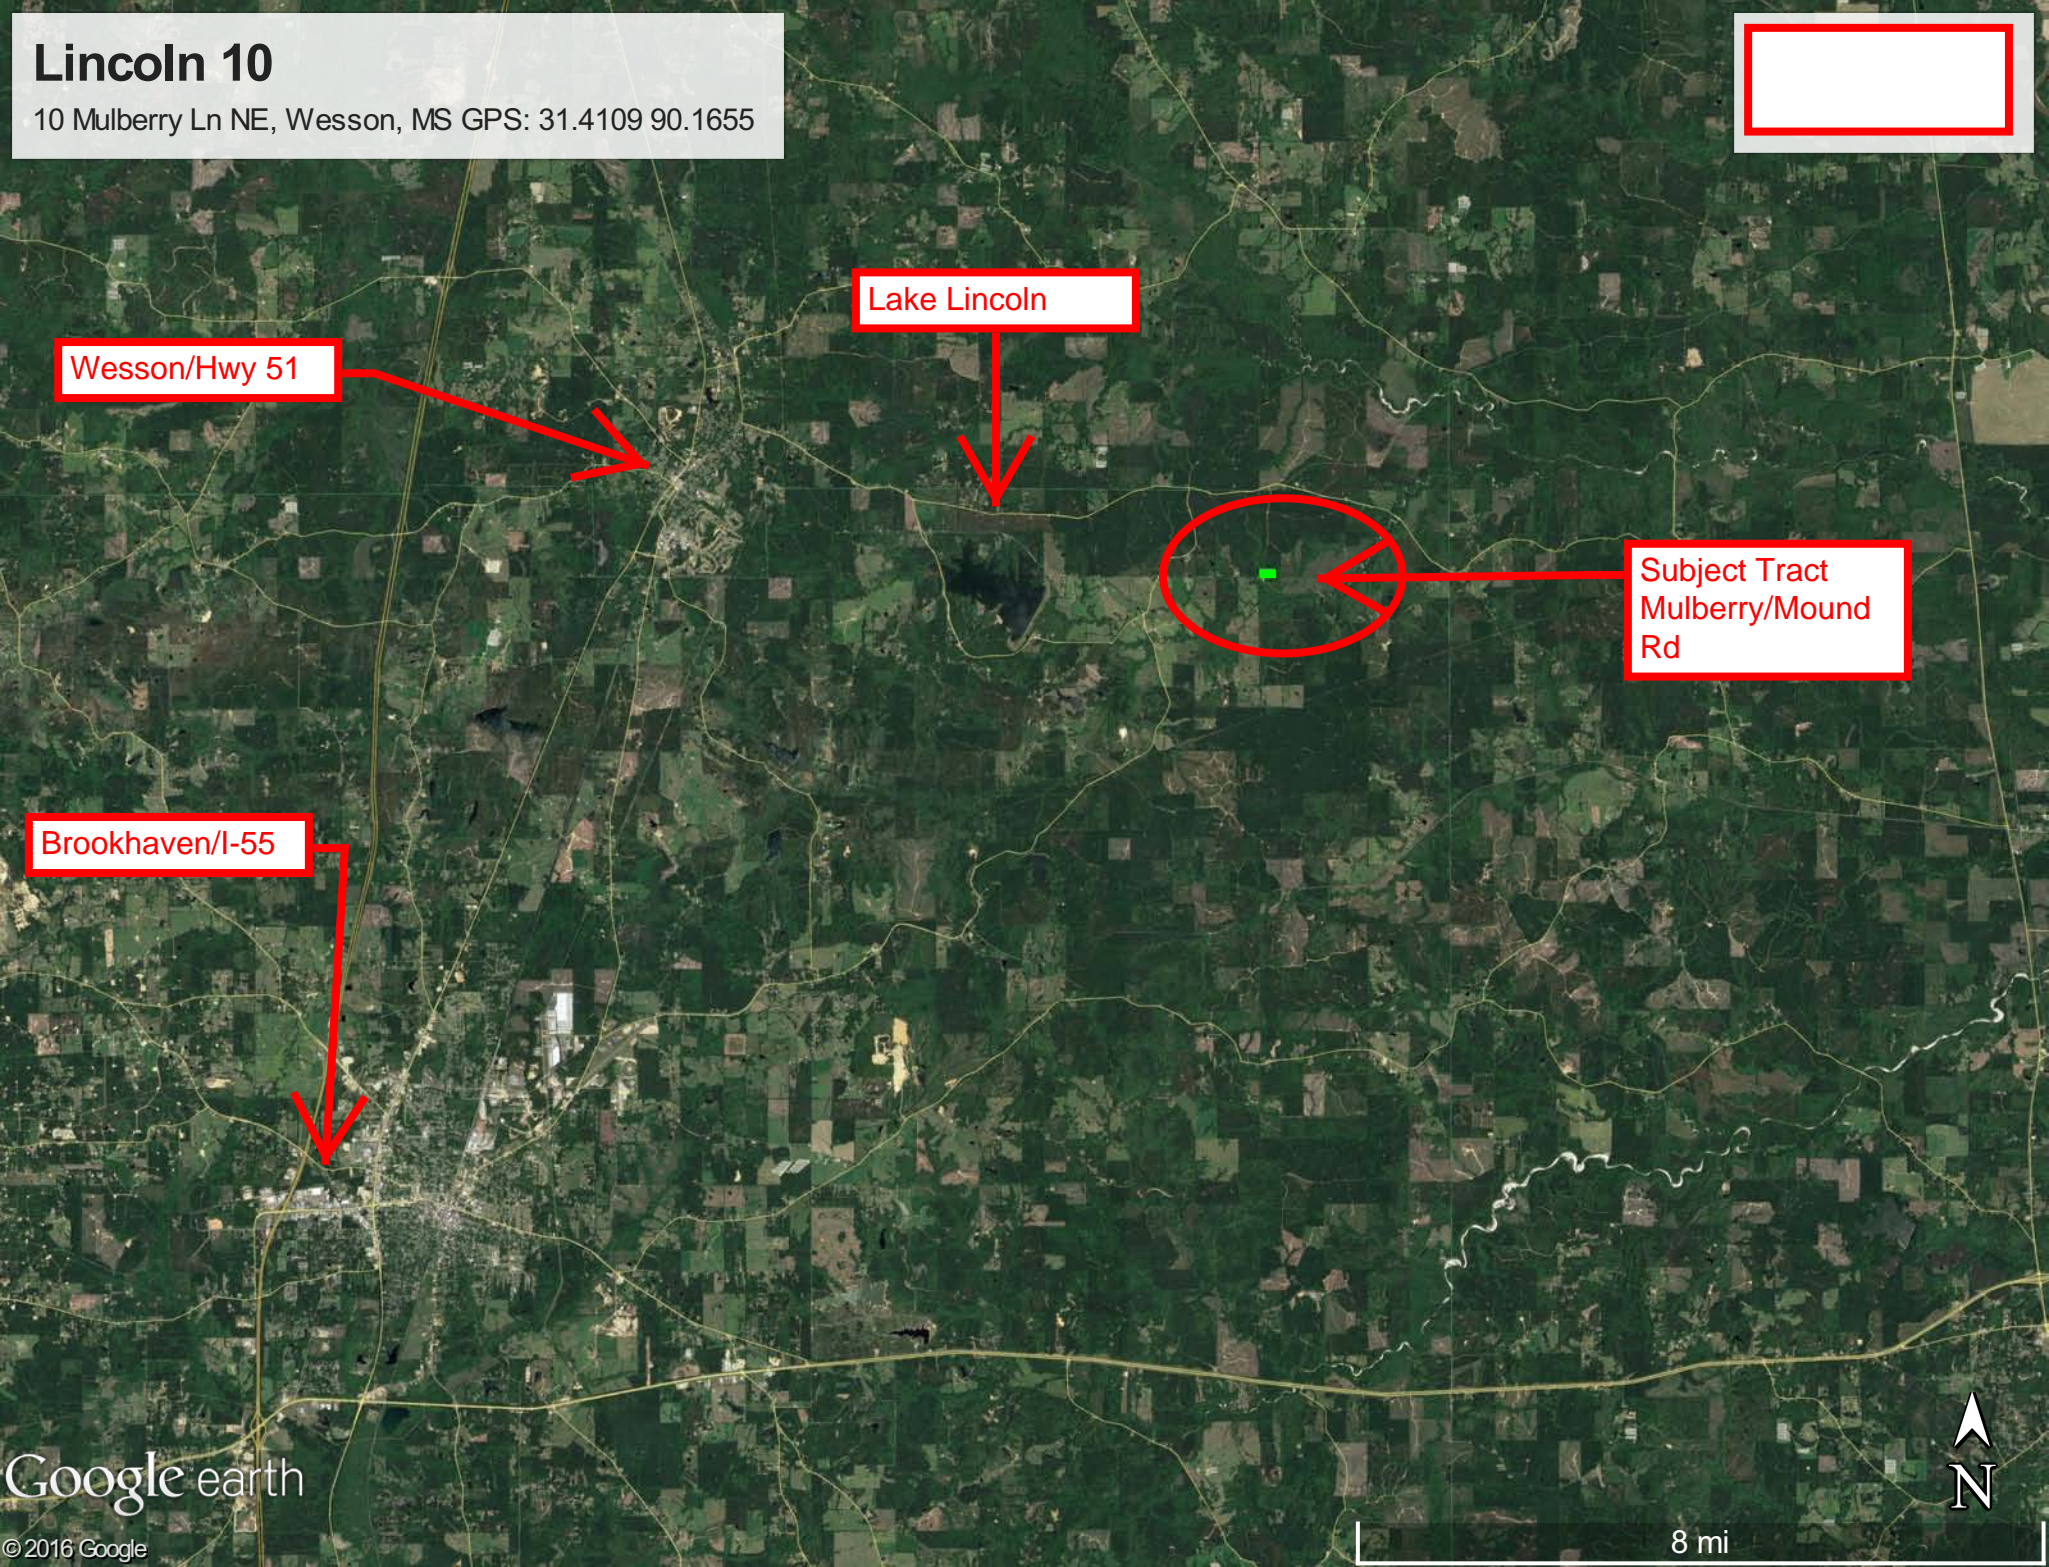

BEAUTIFUL LINCOLN COUNTY COUNTRY-LIVING EST.

- ◆ **10 acres +/- located at the Mulberry and Mound Rd Intersection in Lincoln Co**
- ◆ **Located NE of Brookhaven, MS and just minutes from Lake Lincoln State Park**
- ◆ **Multiple House-sites with Massive Mature Pine and hardwood Timber!!!**
- ◆ **Priced only @ \$32,500.00 or \$3,250/ac.....This is a MUST –SEE! DON'T WAIT!**

Lincoln 10

10 Mulberry Ln NE, Wesson, MS GPS: 31.4109 90.1655

Lake Lincoln

Wesson/Hwy 51

Subject Tract
Mulberry/Mound
Rd

Brookhaven/I-55

Google earth

© 2016 Google

8 mi

Lincoln 10

10 Mulberry Ln NE, Wesson, MS GPS: 31.4109 90.1655

Mulberry/Mound Rd Intersection

Google earth

© 2016 Google

Lincoln 10

10 Mulberry Ln NE, Wesson, MS GPS: 31.4109 90.1655