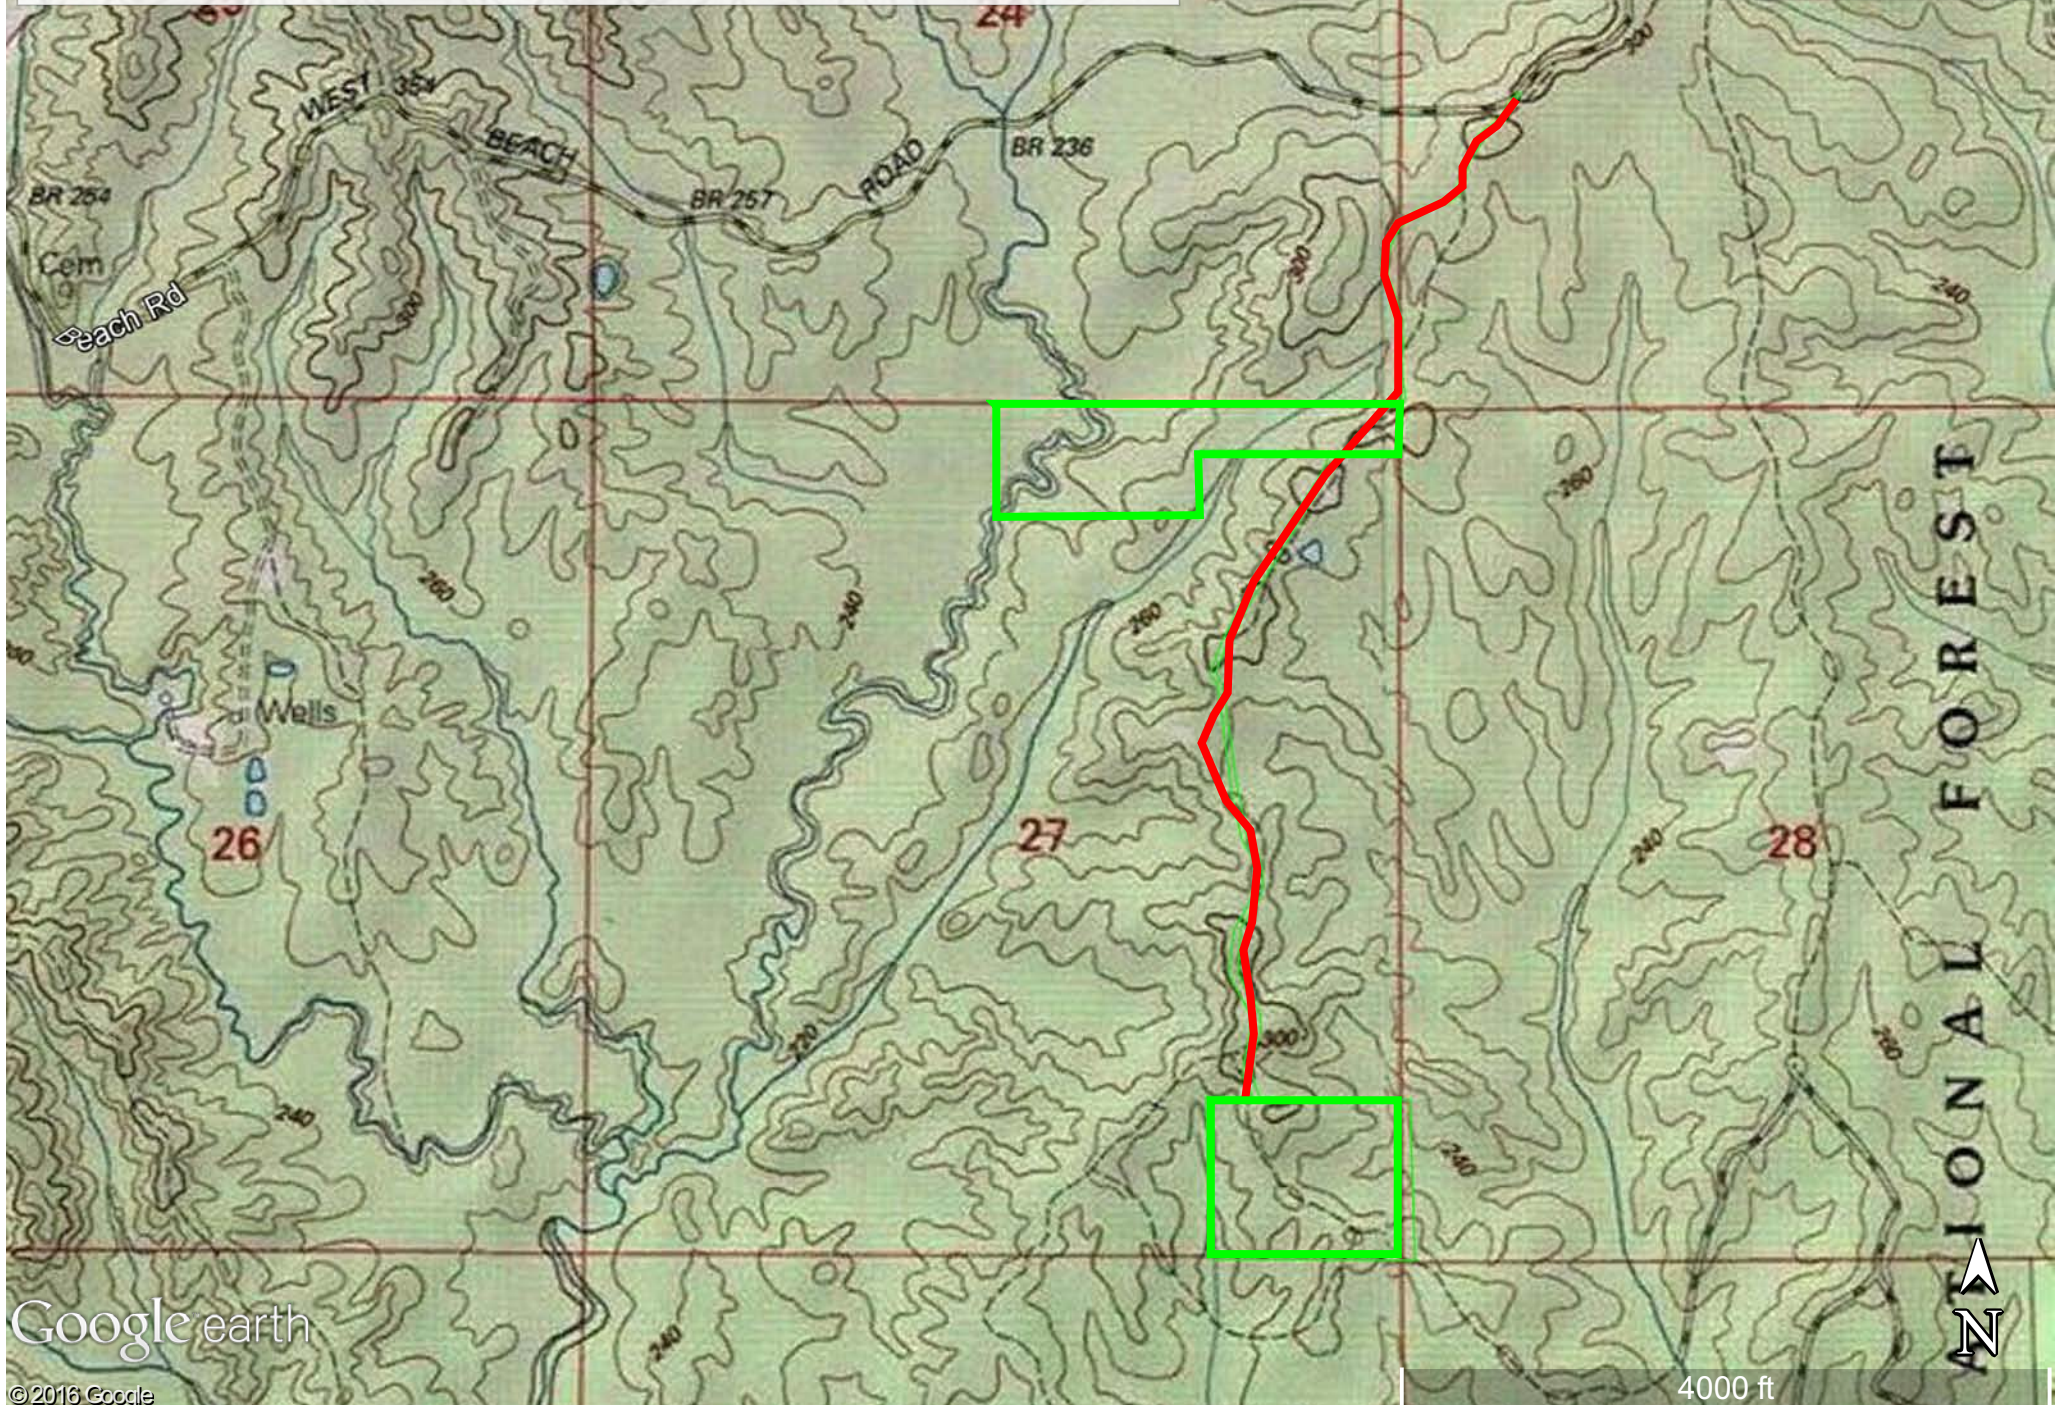

Franklin 57.6

S27, T6N, R1E, Franklin County, MS Beach Rd, Roxie, MS GPS 31.290563 91.071960

Legend

 Franklin 57.6

Franklin 57.6

S27, T6N, R1E, Franklin County, MS Beach Rd, Roxie, MS GPS 31.290563 91.071960

Legend

 Franklin 57.6

Franklin 57.6

S27, T6N, R1E, Franklin County, MS Beach Rd, Roxie, MS GPS 31.290563 91.071960

Legend

 Franklin 57.6

Franklin 57.6 Subject Tracts, Additional & Lease Lands

S27, T6N, R1E, Franklin County, MS Beach Rd, Roxie, MS GPS 31.290563 91.071960

Legend

 Franklin 57.6