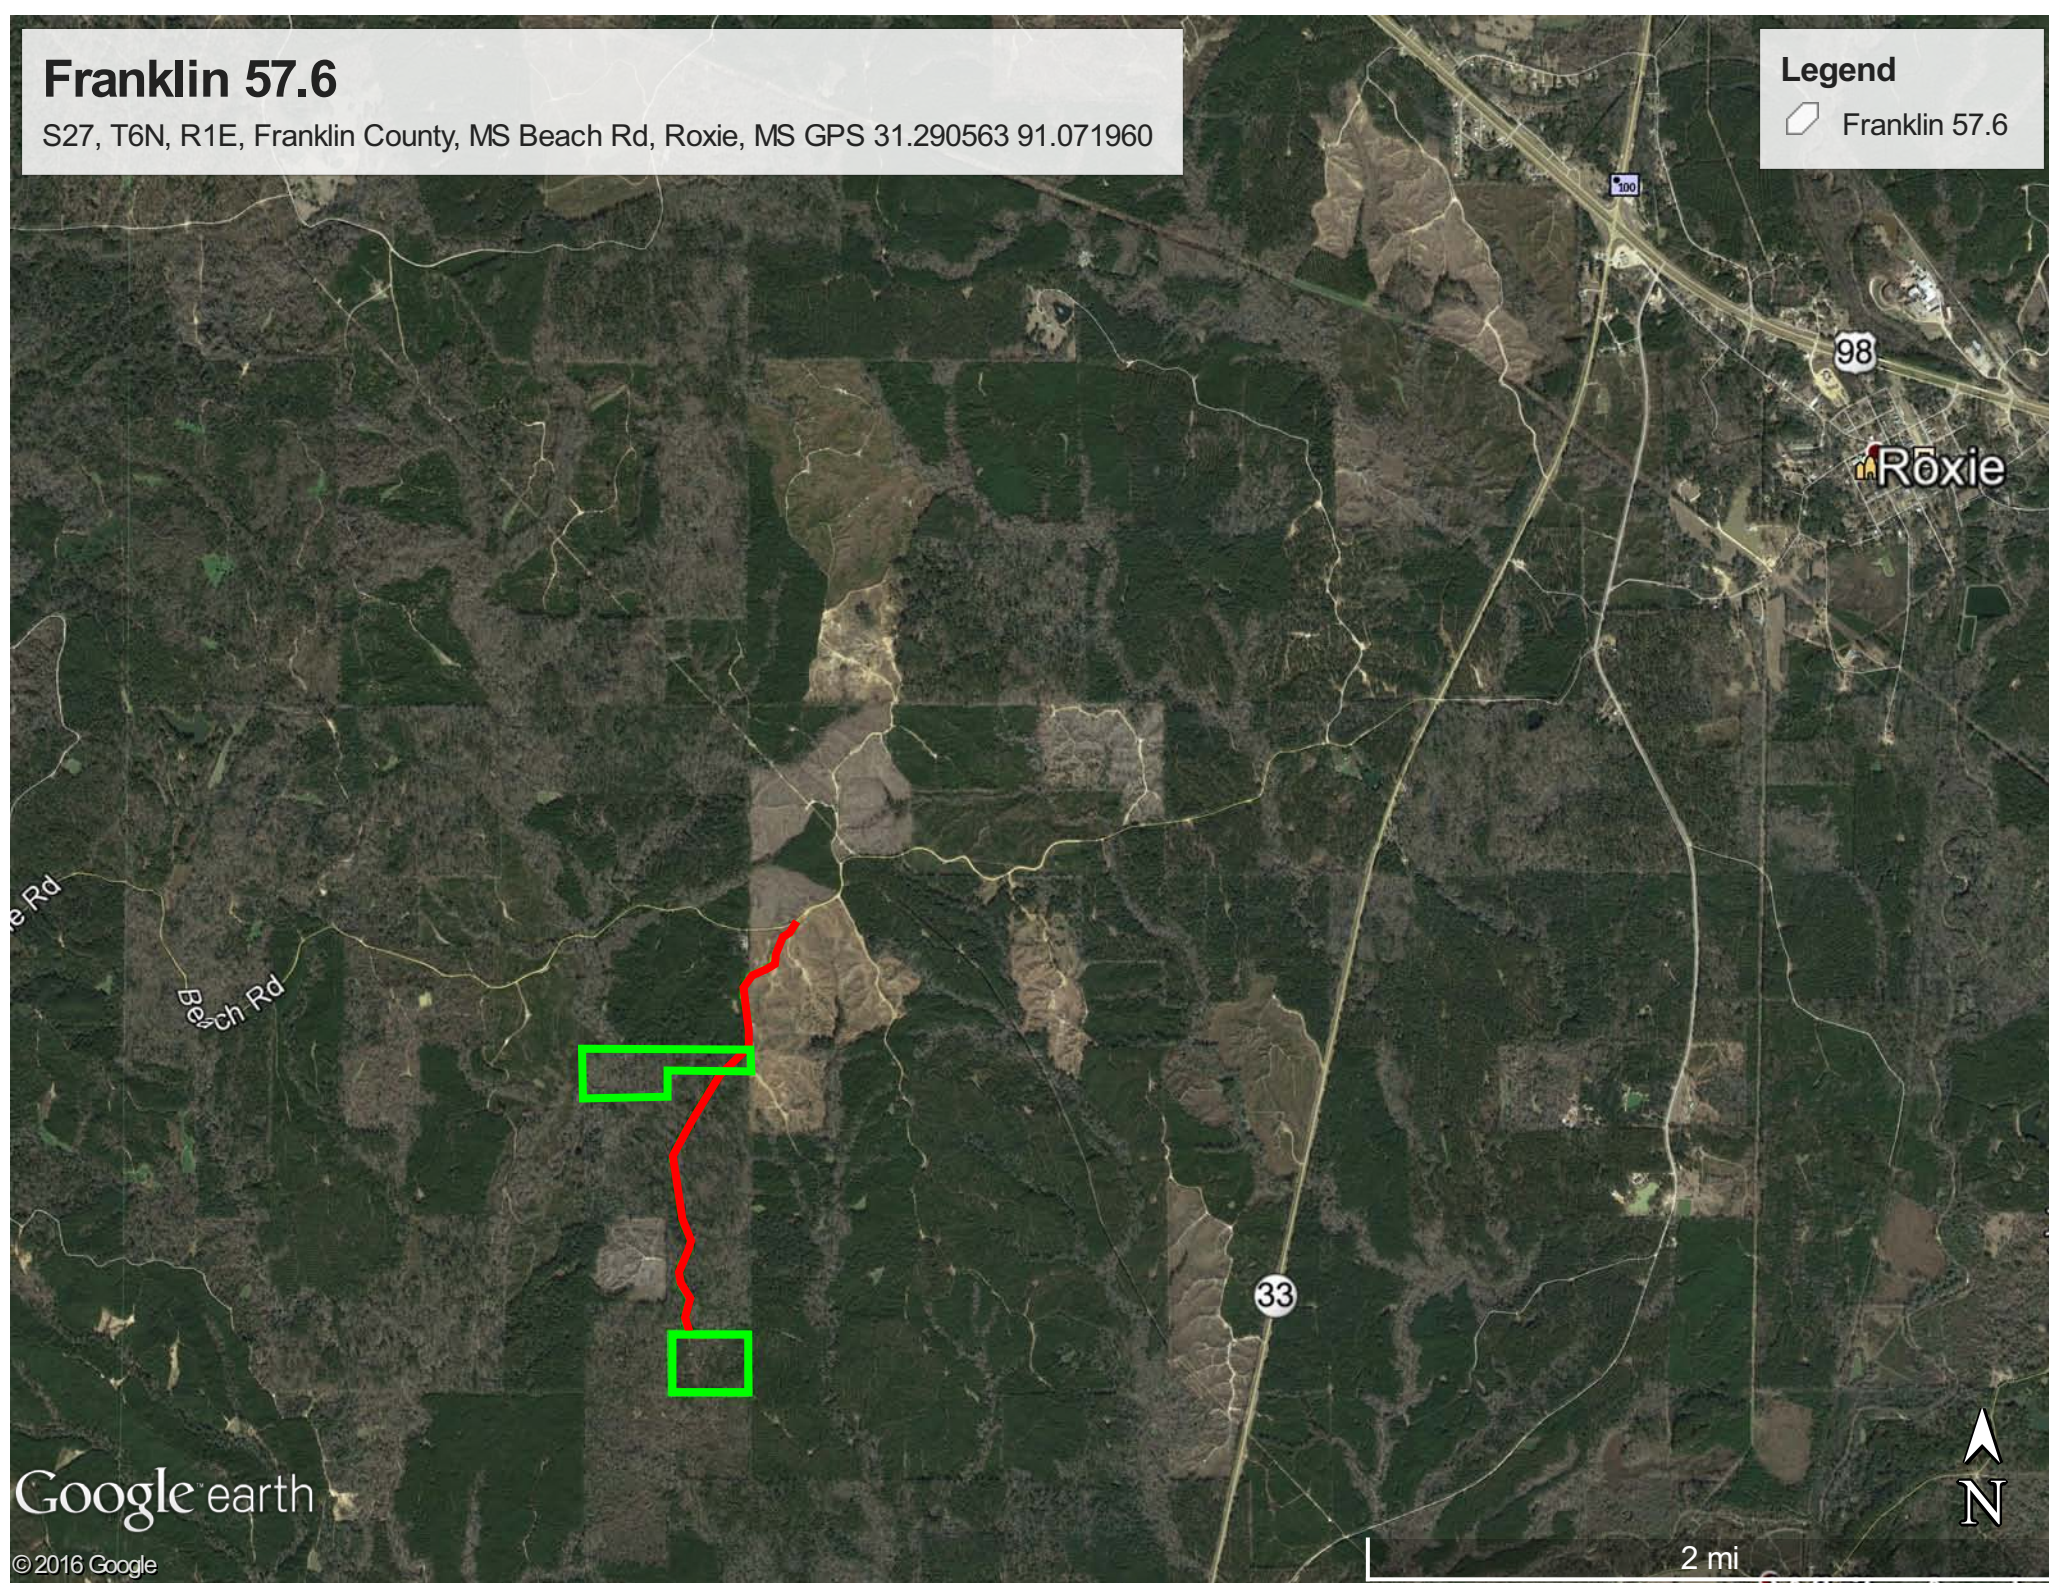

Franklin 57.6

S27, T6N, R1E, Franklin County, MS Beach Rd, Roxie, MS GPS 31.290563 91.071960

Legend

 Franklin 57.6

Franklin 57.6

S27, T6N, R1E, Franklin County, MS Beach Rd, Roxie, MS GPS 31.290563 91.071960

Legend

 Franklin 57.6

Franklin 57.6

S27, T6N, R1E, Franklin County, MS Beach Rd, Roxie, MS GPS 31.290563 91.071960

Legend

 Franklin 57.6

Franklin 57.6 Subject Tracts, Additional & Lease Lands

S27, T6N, R1E, Franklin County, MS Beach Rd, Roxie, MS GPS 31.290563 91.071960

Legend

 Franklin 57.6