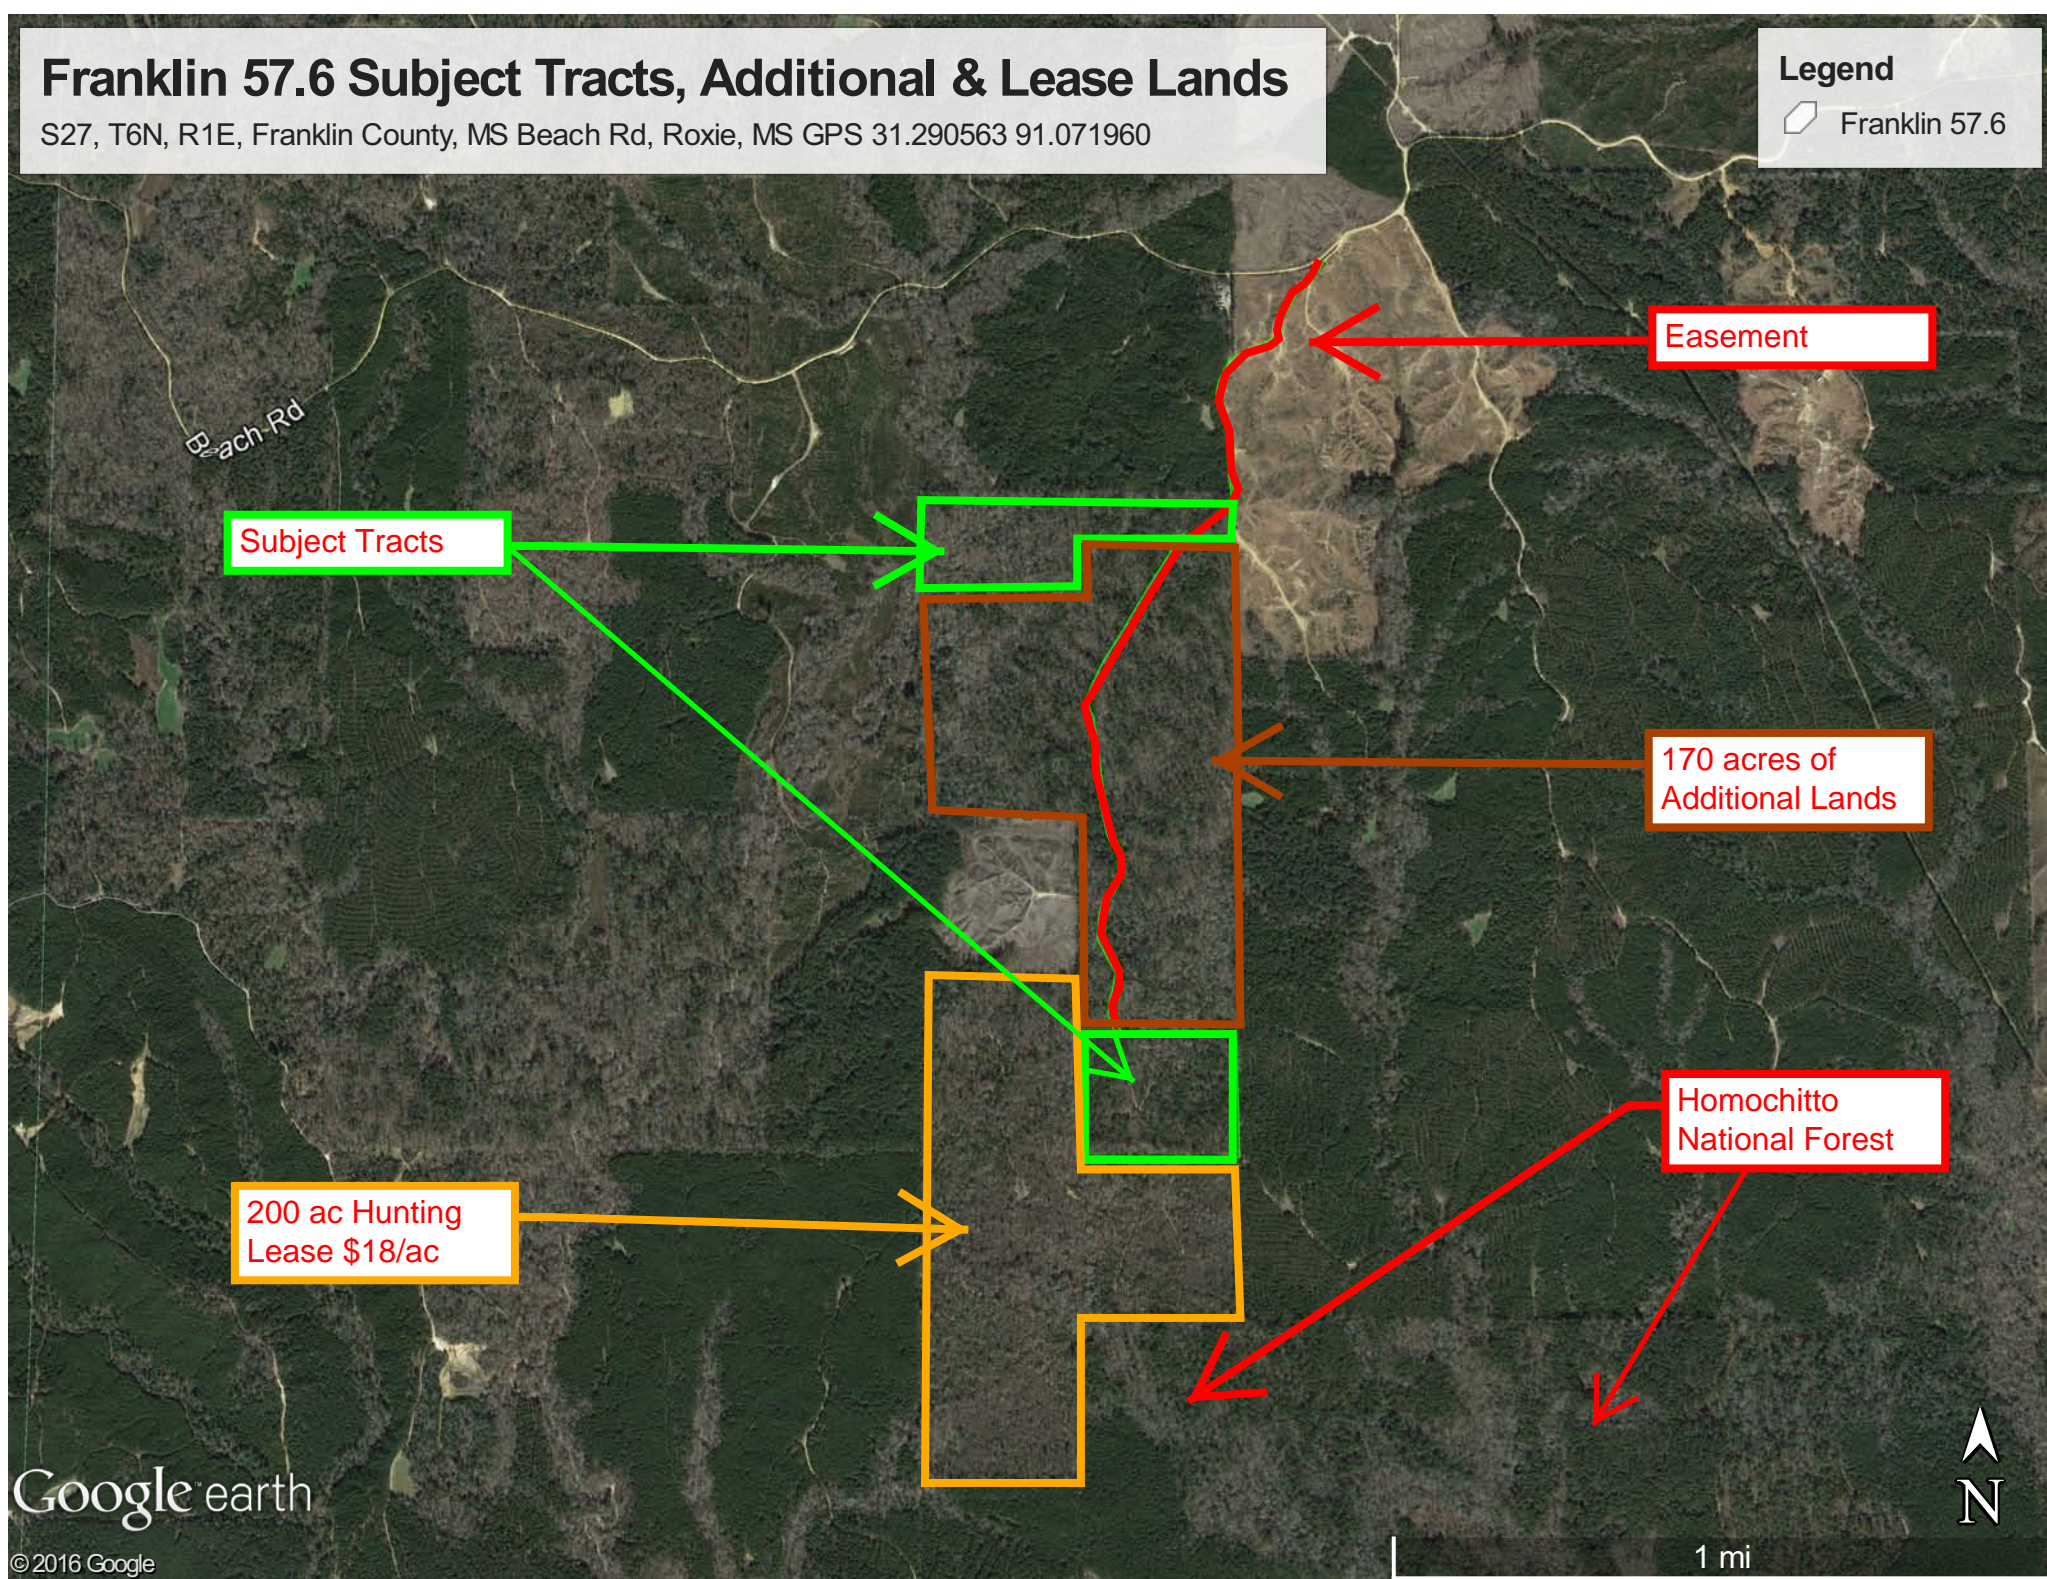

# Franklin 57.6 Subject Tracts, Additional & Lease Lands

S27, T6N, R1E, Franklin County, MS Beach Rd, Roxie, MS GPS 31.290563 91.071960

## Legend

 Franklin 57.6

Subject Tracts

Easement

170 acres of  
Additional Lands

Homochitto  
National Forest

200 ac Hunting  
Lease \$18/ac