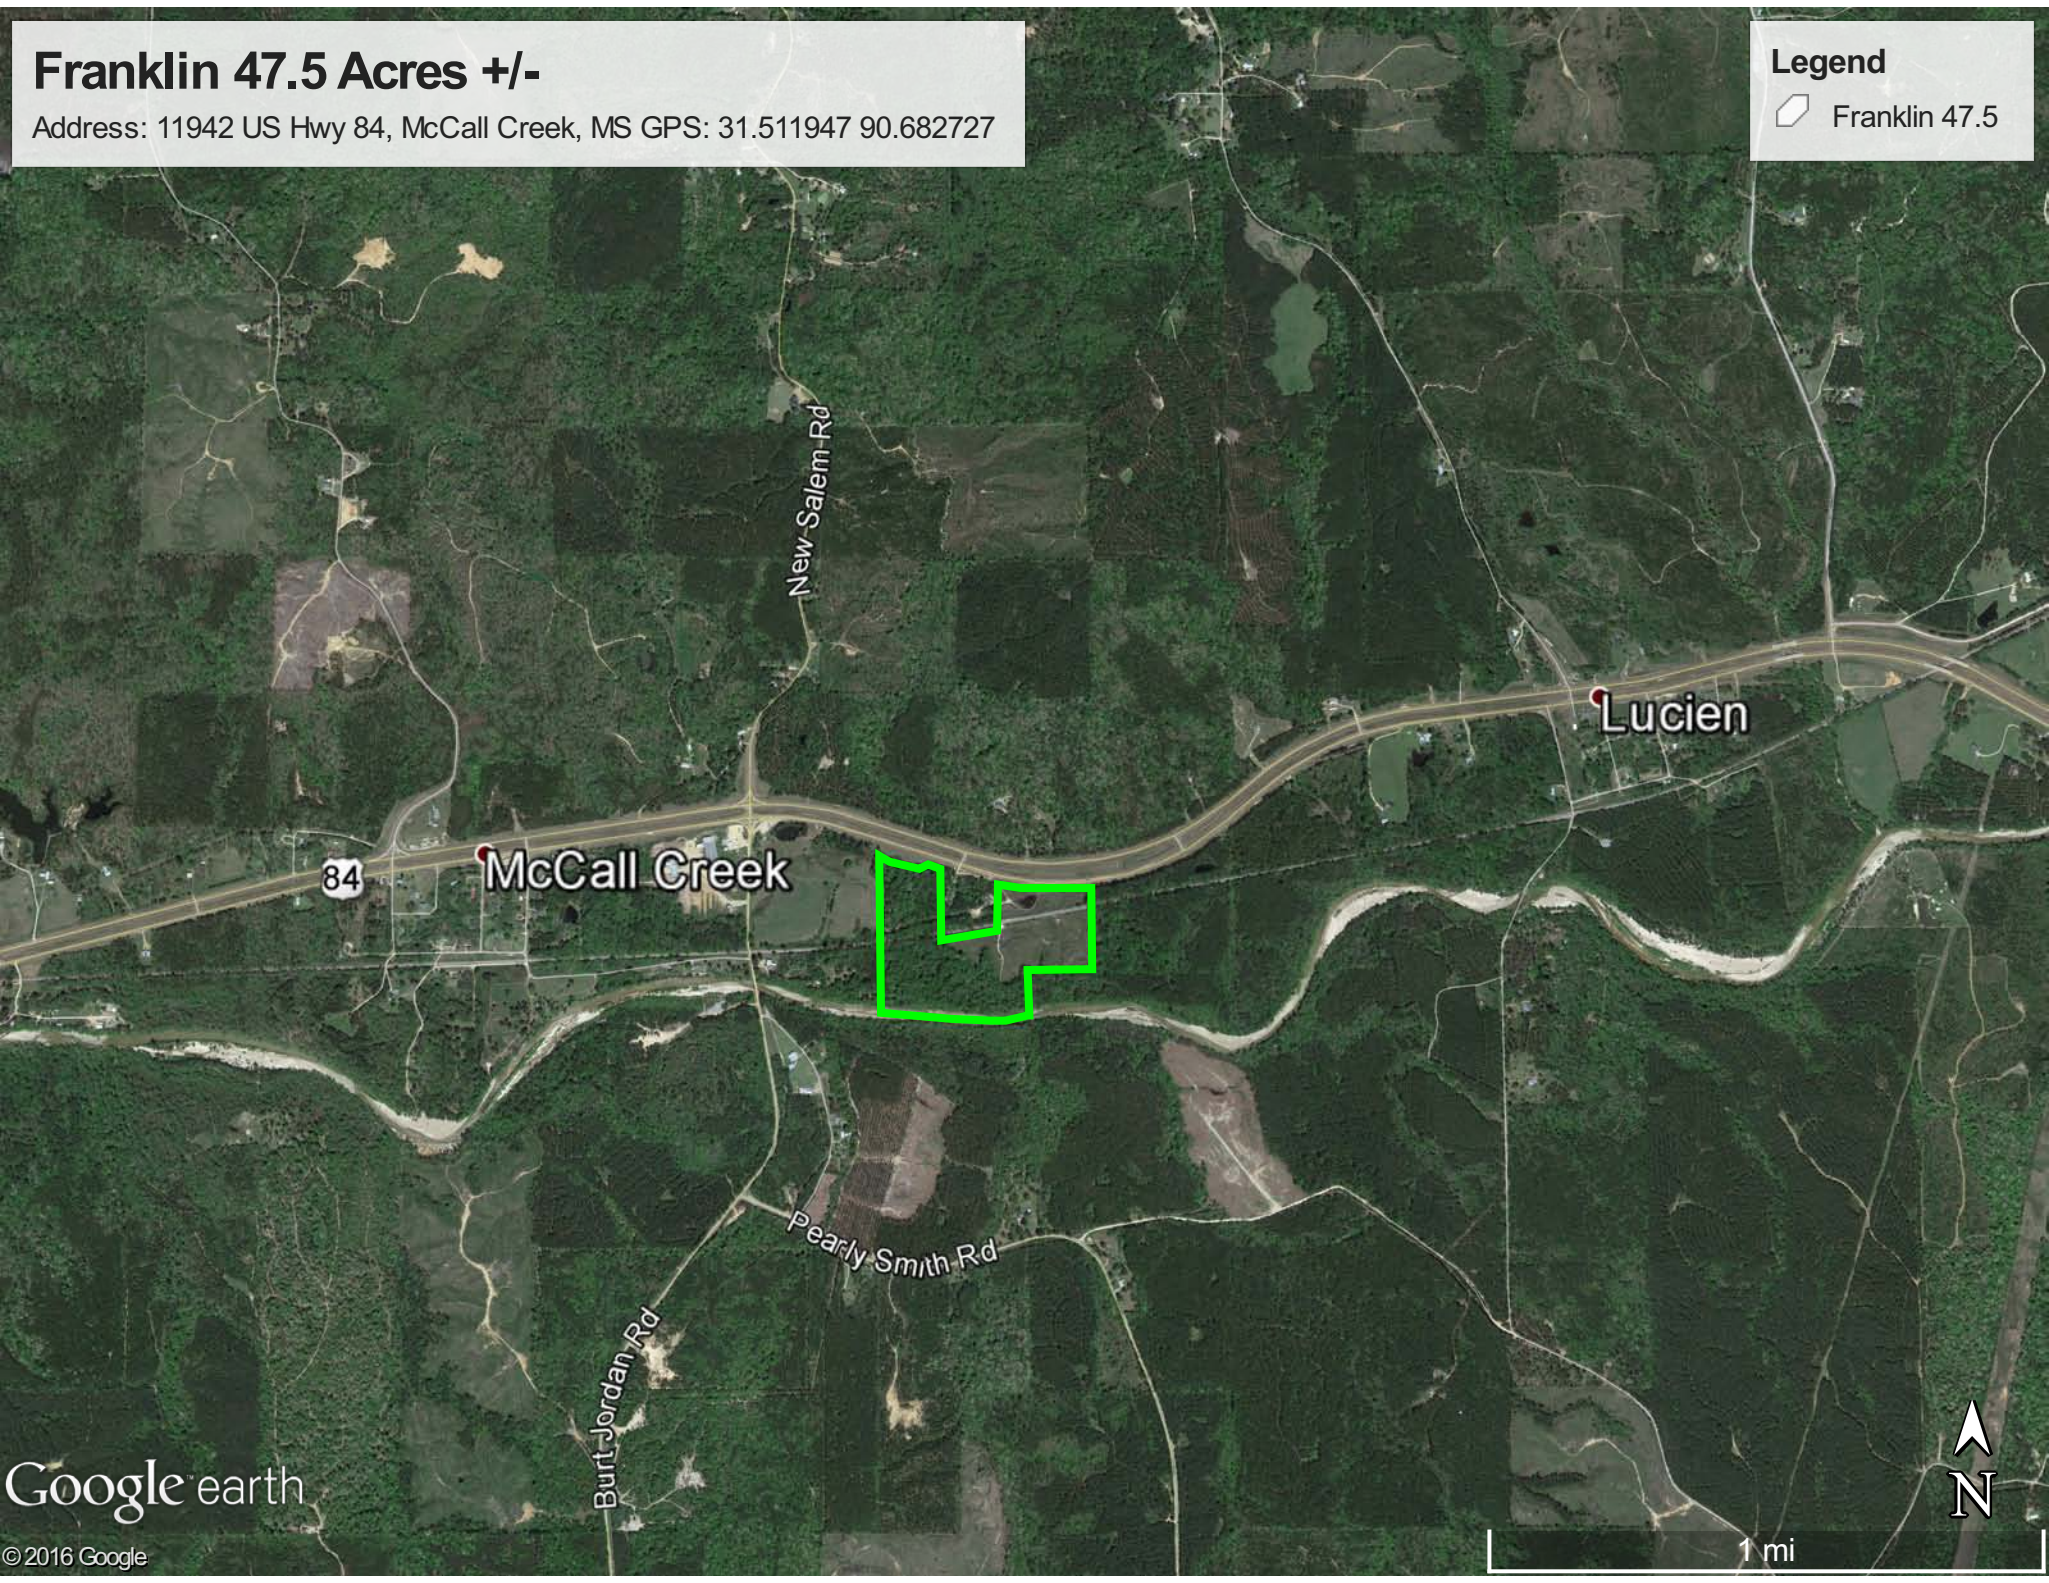

# Franklin 47.5 Acres +/-

Address: 11942 US Hwy 84, McCall Creek, MS GPS: 31.511947 90.682727

**Legend**  
□ Franklin 47.5

# Franklin 47.5 Acres +/-

Address: 11942 US Hwy 84, McCall Creek, MS GPS: 31.511947 90.682727

**Legend**  
□ Franklin 47.5

Driveway is actually on subject property, see painted boundary lines

## Legend

 Franklin 47.5

Google earth

© 2016 Google

1000 ft

DESCR  
COMMENT  
SECTION  
RUN SO  
OF U.S.  
S88°14'  
THENCE  
1/2" RE  
SAID 1/  
SW1/4-

DESCR  
COMMENT  
SECTION  
1/4 LINI  
BEGINNI  
FOLLOW:  
1/2" RE  
1/2" RE  
THE POI  
SECTION  
MISSISSI

DESCR  
COMMENT  
SECTION  
1/4 LINI  
BEGINNI  
A SET 1  
982.55'  
RUN NO  
THENCE  
LEFT AN  
RADIUS=  
N84°08'  
OF 501.1  
POINT O  
T6N-R5E

DESCR  
COMMENT  
SECTION  
1/4 LINI  
SAID NO  
AROUND  
S79°38'  
FROM P1  
THE RIG  
AND RAI  
750.11'  
ALONG S  
THENCE  
596.22'  
OF SECT