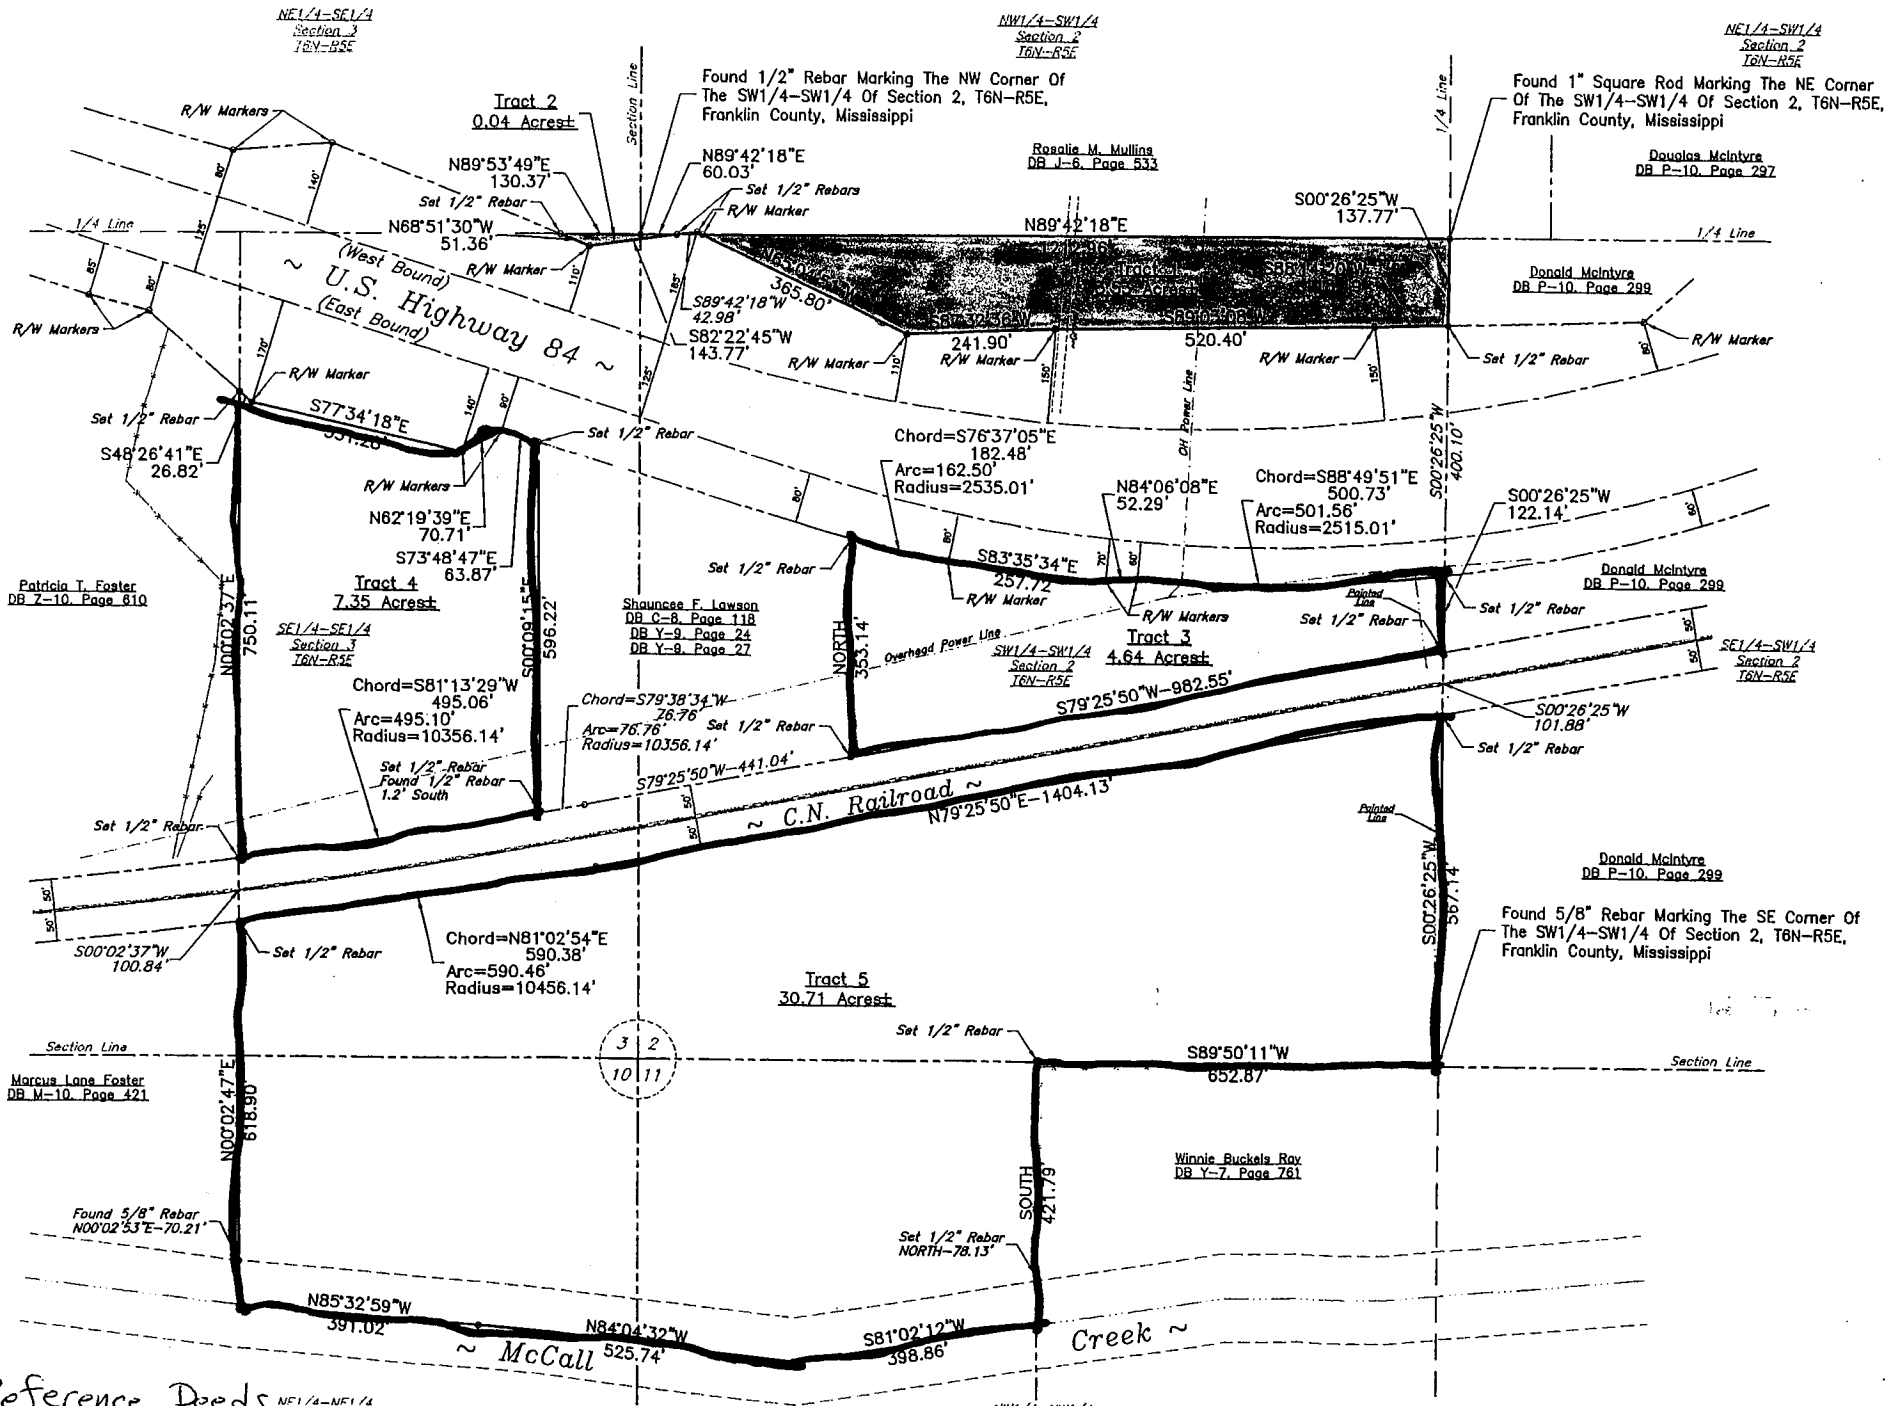

## Legend

 Franklin 47.5

Google earth

© 2016 Google

1000 ft

DESCR  
COMMENT  
SECTION  
RUN SO  
OF U.S.  
S88°14'  
THENCE  
1/2" RE  
SAID 1/  
SW1/4-

DESCR  
COMMENT  
SECTION  
1/4 LINI  
BEGINNI  
FOLLOW:  
1/2" RE  
1/2" RE  
THE POI  
SECTION  
MISSISSI

DESCR  
COMMENT  
SECTION  
1/4 LINI  
BEGINNI  
A SET 1  
982.55'  
RUN NO  
THENCE  
LEFT AN  
RADIUS=  
N84°08'  
OF 501.1  
POINT O  
T6N-R5E

DESCR  
COMMENT  
SECTION  
1/4 LINI  
SAID NO  
AROUND  
S79°38'  
FROM P1  
THE RIG  
AND RAI  
750.11'  
ALONG S  
THENCE  
596.22'  
OF SECT

DESCR  
COMMENT  
SECTION

Reference Deeds NE1/4-NE1/4  
DB F9 Page 246  
F9 258  
W-10 148

Survey: January 17, 2005

47.5 ac +/-