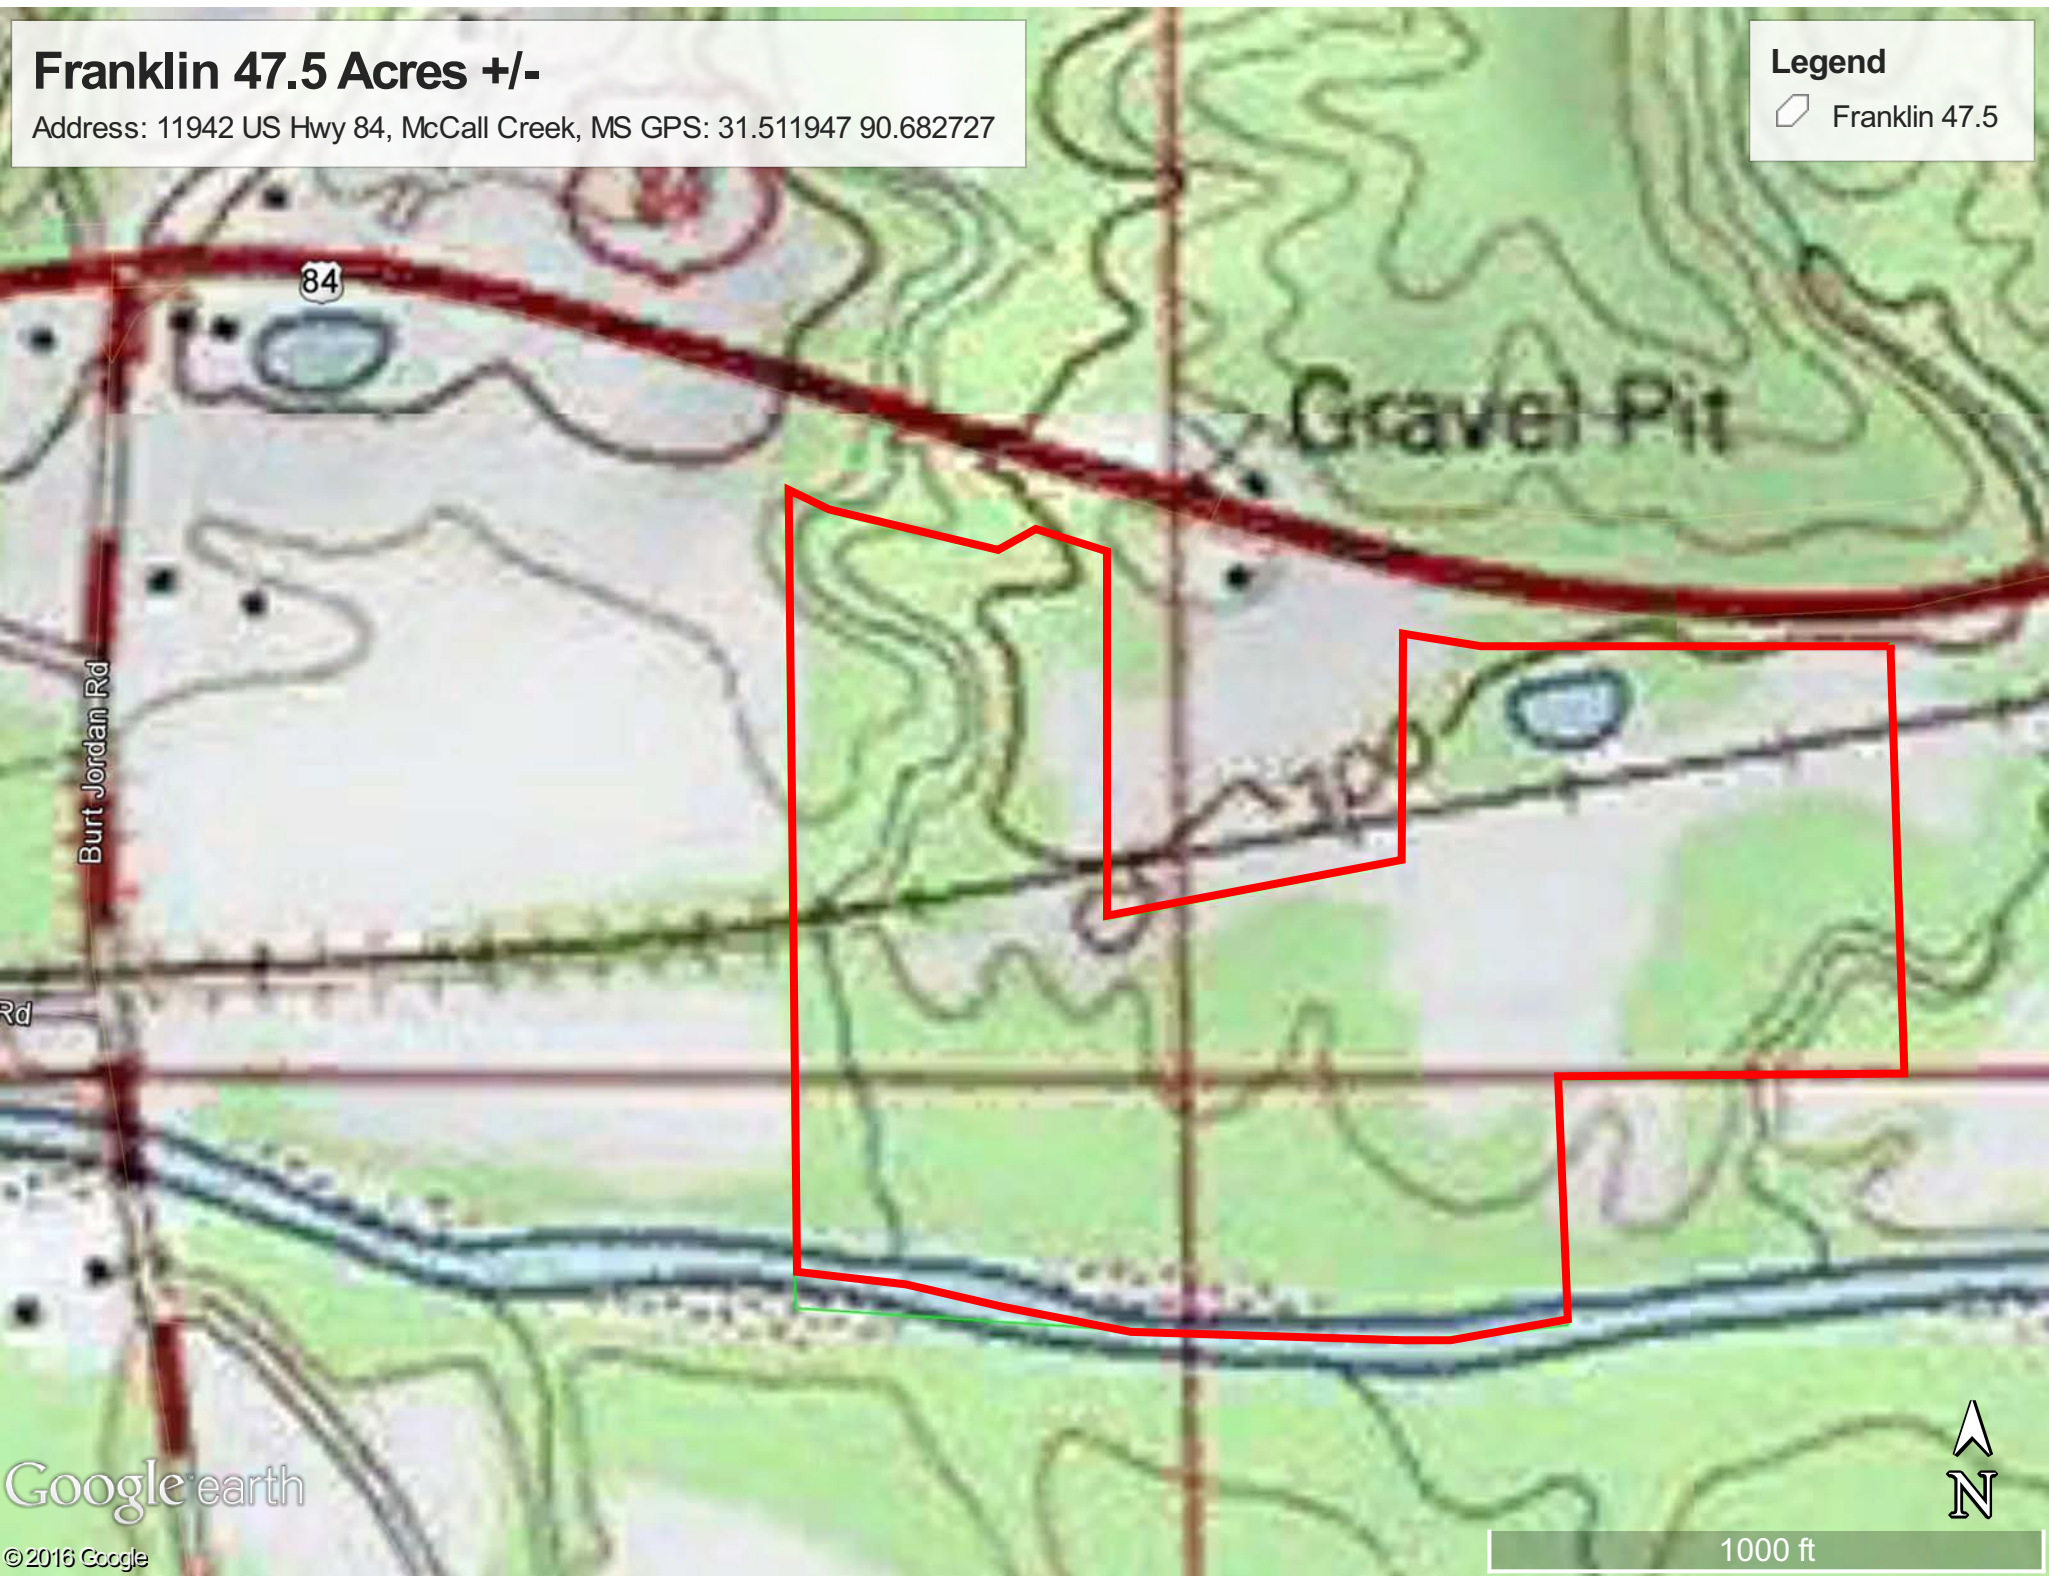

# Franklin 47.5 Acres +/-

Address: 11942 US Hwy 84, McCall Creek, MS GPS: 31.511947 90.682727

**Legend**  
□ Franklin 47.5

Driveway is actually on subject property, see painted boundary lines

## Legend

 Franklin 47.5

Google earth

© 2016 Google

1000 ft

DESCR  
COMMENT  
SECTION  
RUN SO  
OF U.S.  
S88°14'  
THENCE  
1/2" RE  
SAID 1/  
SW1/4-

DESCR  
COMMENT  
SECTION  
1/4 LINI  
BEGINNI  
FOLLOW:  
1/2" RE  
1/2" RE  
THE POI  
SECTION  
MISSISSI

DESCR  
COMMENT  
SECTION  
1/4 LINI  
BEGINNI  
A SET 1  
982.55'  
RUN NO  
THENCE  
LEFT AN  
RADIUS=  
N84°08'  
OF 501.1  
POINT O  
T6N-R5E

DESCR  
COMMENT  
SECTION  
1/4 LINI  
SAID NO  
AROUND  
S79°38'  
FROM P1  
THE RIG  
AND RAI  
750.11'  
ALONG S  
THENCE  
596.22'  
OF SECT