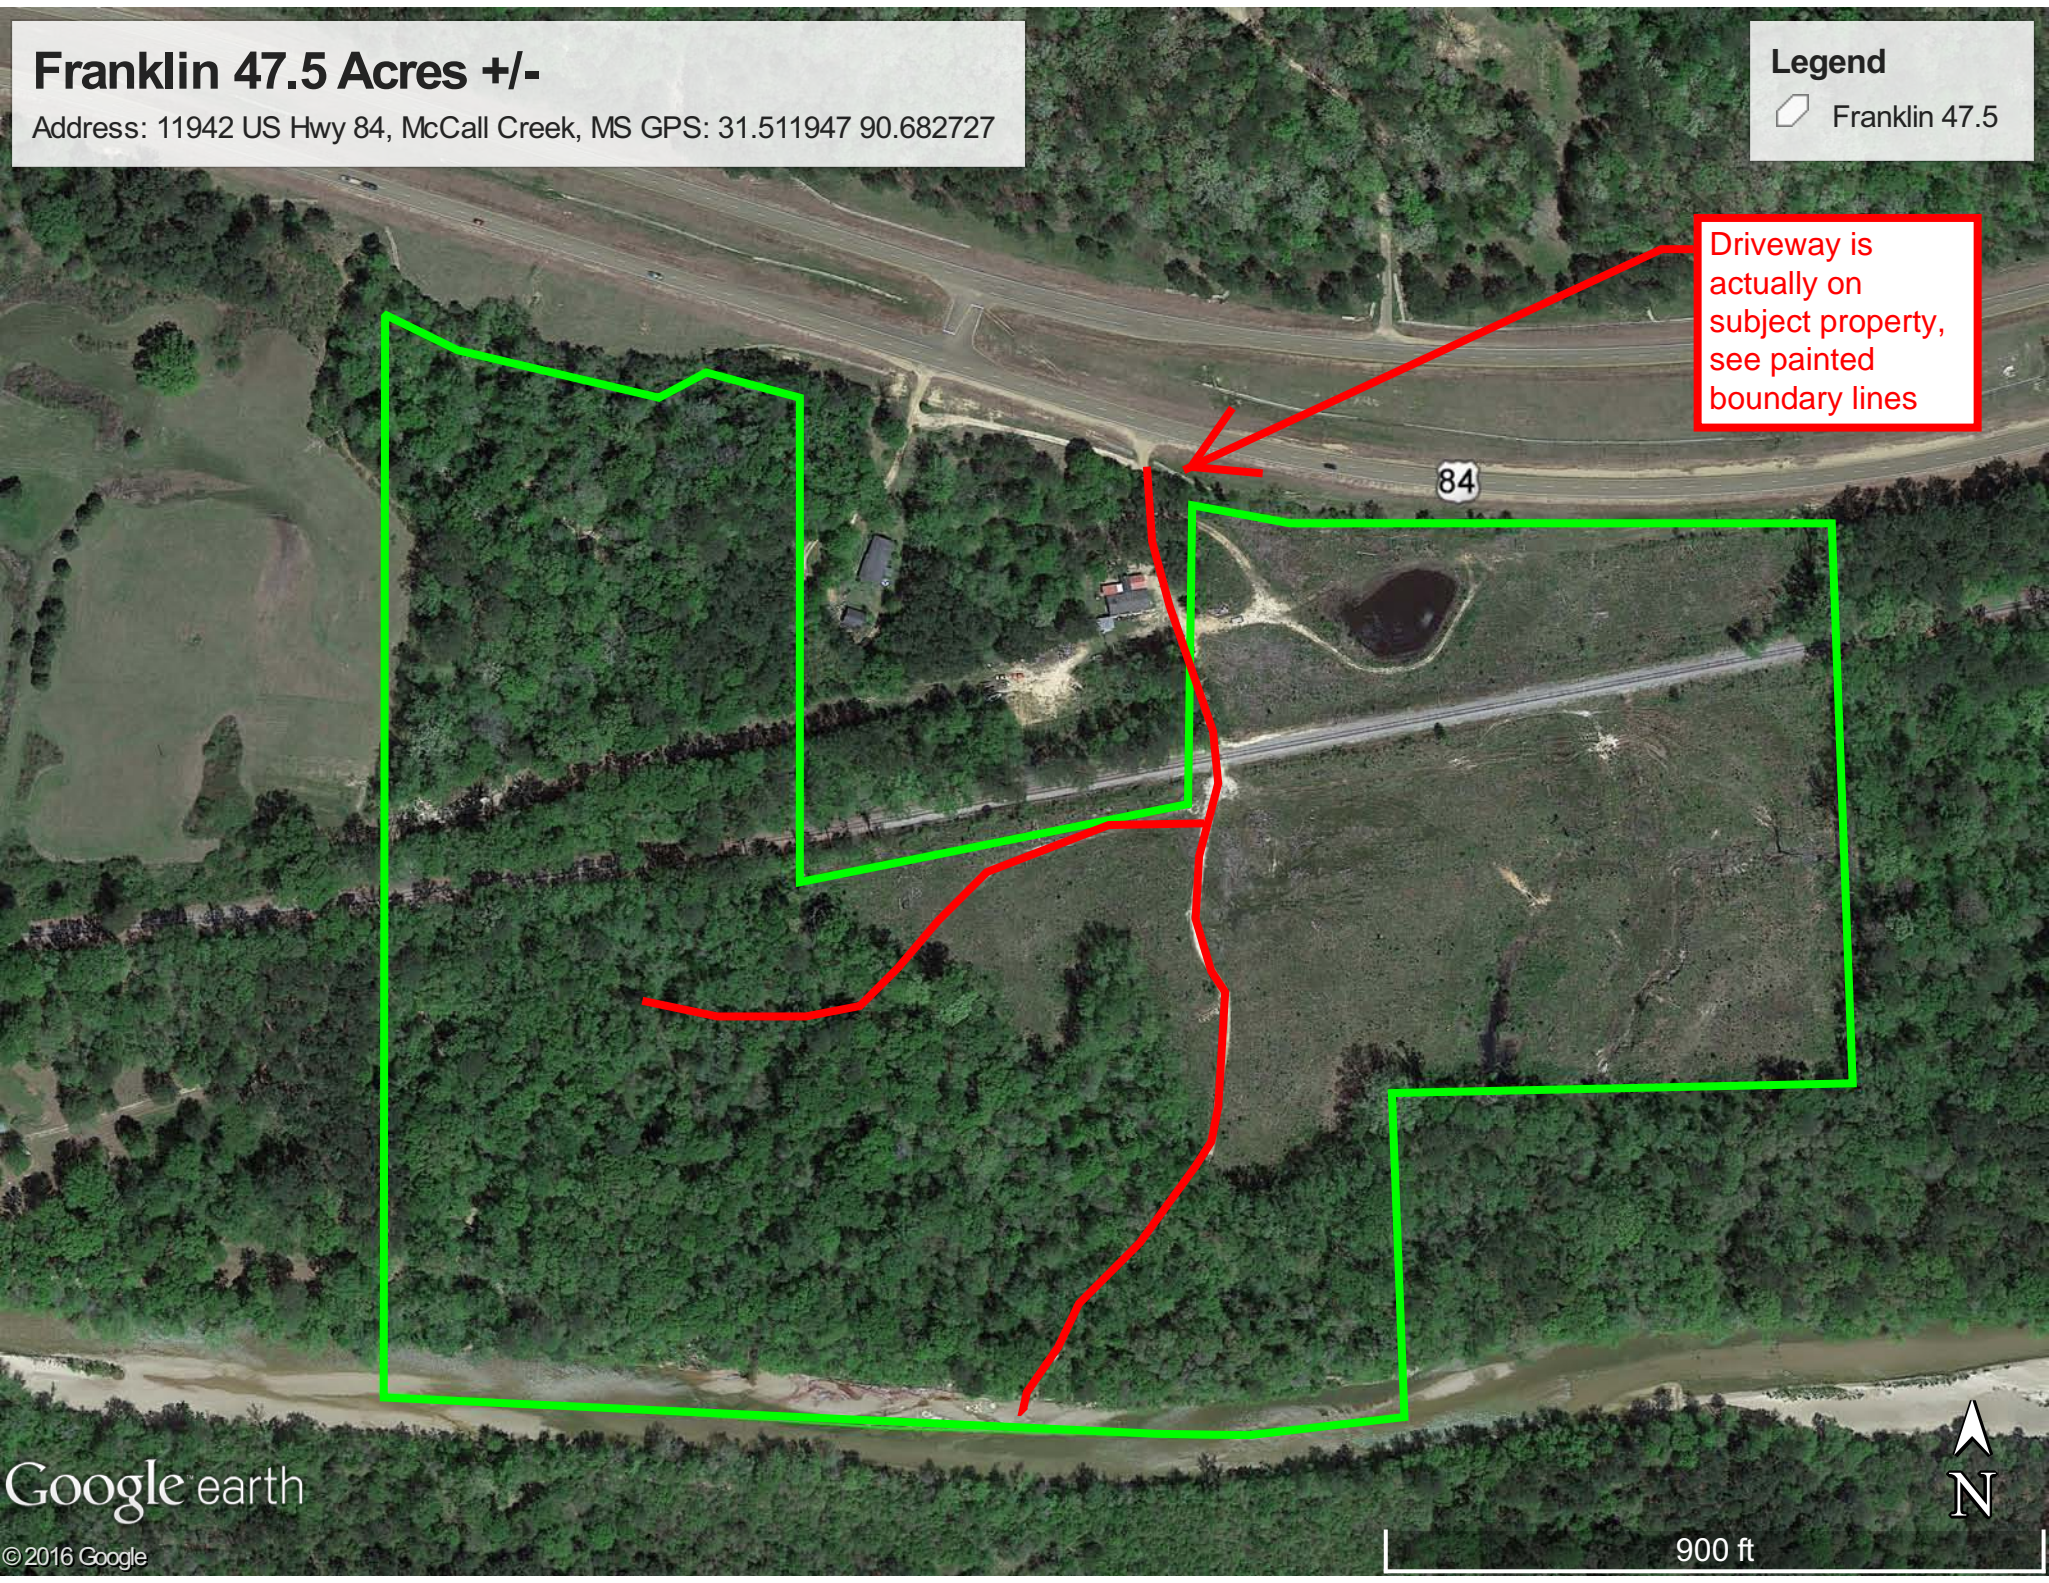

# Franklin 47.5 Acres +/-

Address: 11942 US Hwy 84, McCall Creek, MS GPS: 31.511947 90.682727

**Legend**  
□ Franklin 47.5

Driveway is actually on subject property, see painted boundary lines

## Legend

 Franklin 47.5

Google earth

© 2016 Google

1000 ft

DESCR  
COMMENT  
SECTION  
RUN SO  
OF U.S.  
S88°14'  
THENCE  
1/2" RE  
SAID 1/  
SW1/4-

DESCR  
COMMENT  
SECTION  
1/4 LINI  
BEGINNI  
FOLLOW:  
1/2" RE  
1/2" RE  
THE POI  
SECTION  
MISSISSI

DESCR  
COMMENT  
SECTION  
1/4 LINI  
BEGINNI  
A SET 1  
982.55'  
RUN NO  
THENCE  
LEFT AN  
RADIUS=  
N84°08'  
OF 501.1  
POINT O  
T6N-R5E

DESCR  
COMMENT  
SECTION  
1/4 LINI  
SAID NO  
AROUND  
S79°38'  
FROM P1  
THE RIG  
AND RAI  
750.11'  
ALONG S  
THENCE  
596.22'  
OF SECT

DESCR  
COMMENT  
SECTION

Reference Deeds NE1/4-NE1/4  
DB F9 Page 246  
F9 258  
W-10 148

Survey: January 17, 2005

47.5 ac +/-