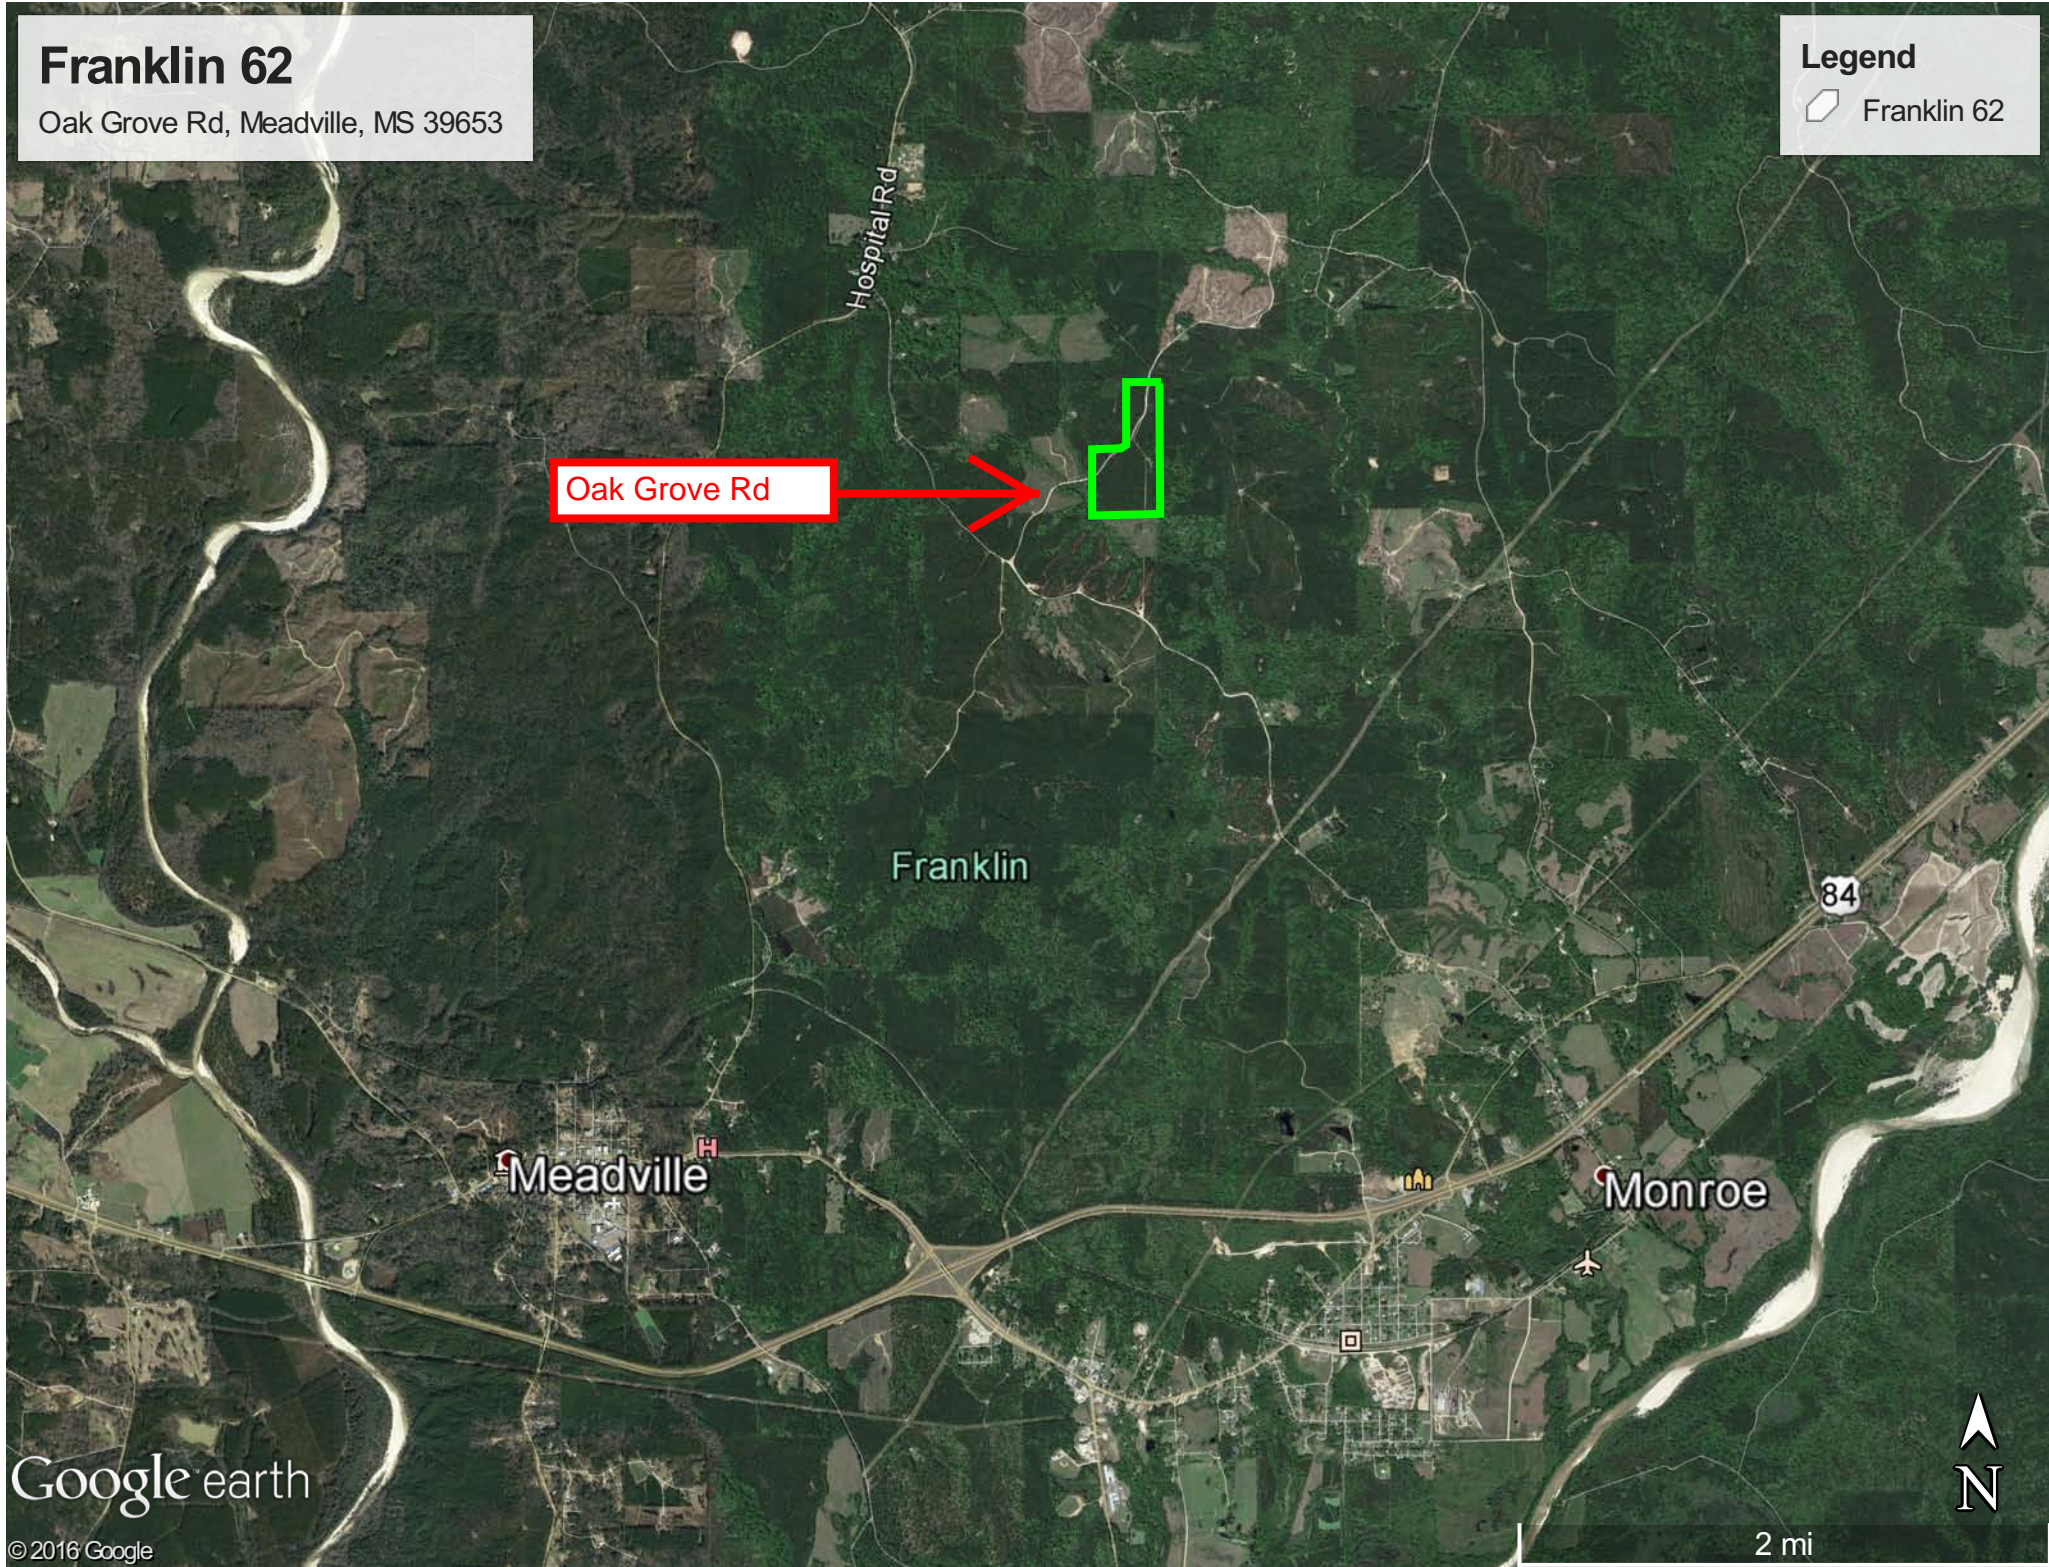

Franklin 62

Oak Grove Rd, Meadville, MS 39653

Legend

 Franklin 62

Franklin 62

Oak Grove Rd, Meadville, MS 39653

Legend

 Franklin 62

Franklin 62

Oak Grove Rd, Meadville, MS 39653

Legend

 Franklin 62

Homochitto National Forest
Lands cut off from public access