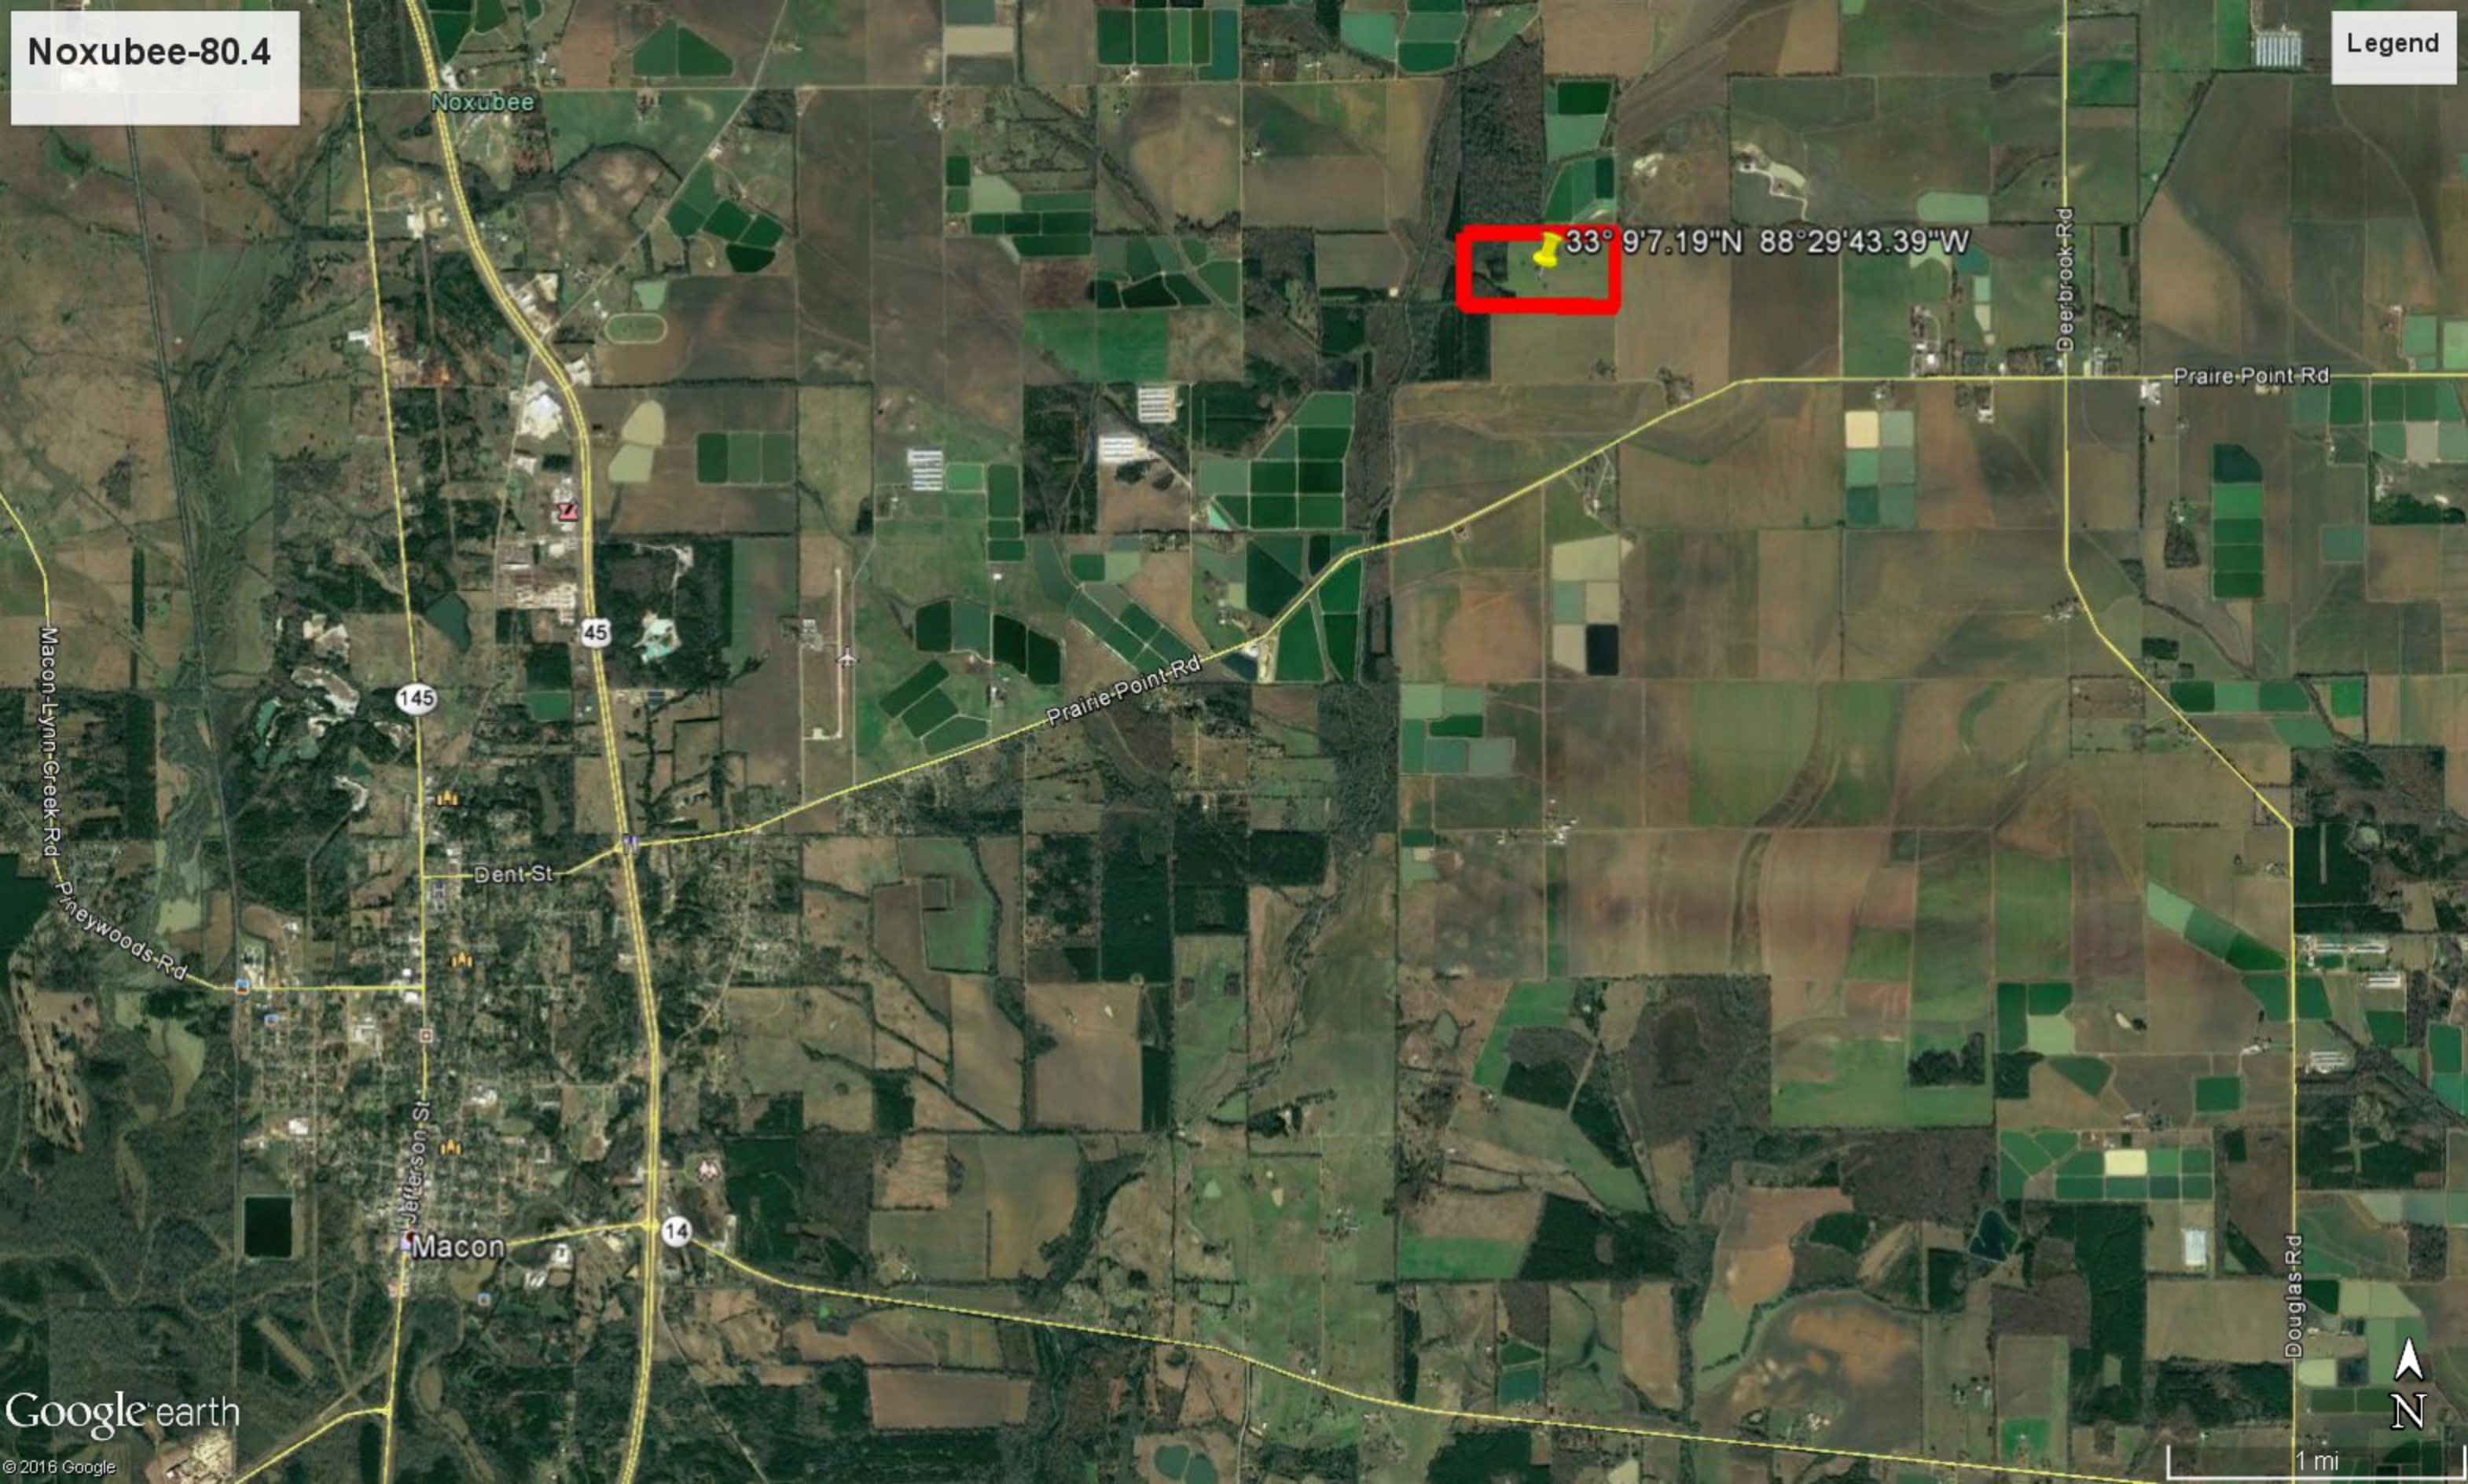

Noxubee-80.4

Legend

33° 9'7.19"N 88° 29'43.39"W

Noxubee

145

45

Dent St

Jefferson St

Macon

14

Prairie-Point Rd

Deerbrook Rd

Prairie-Point Rd

Douglas Rd