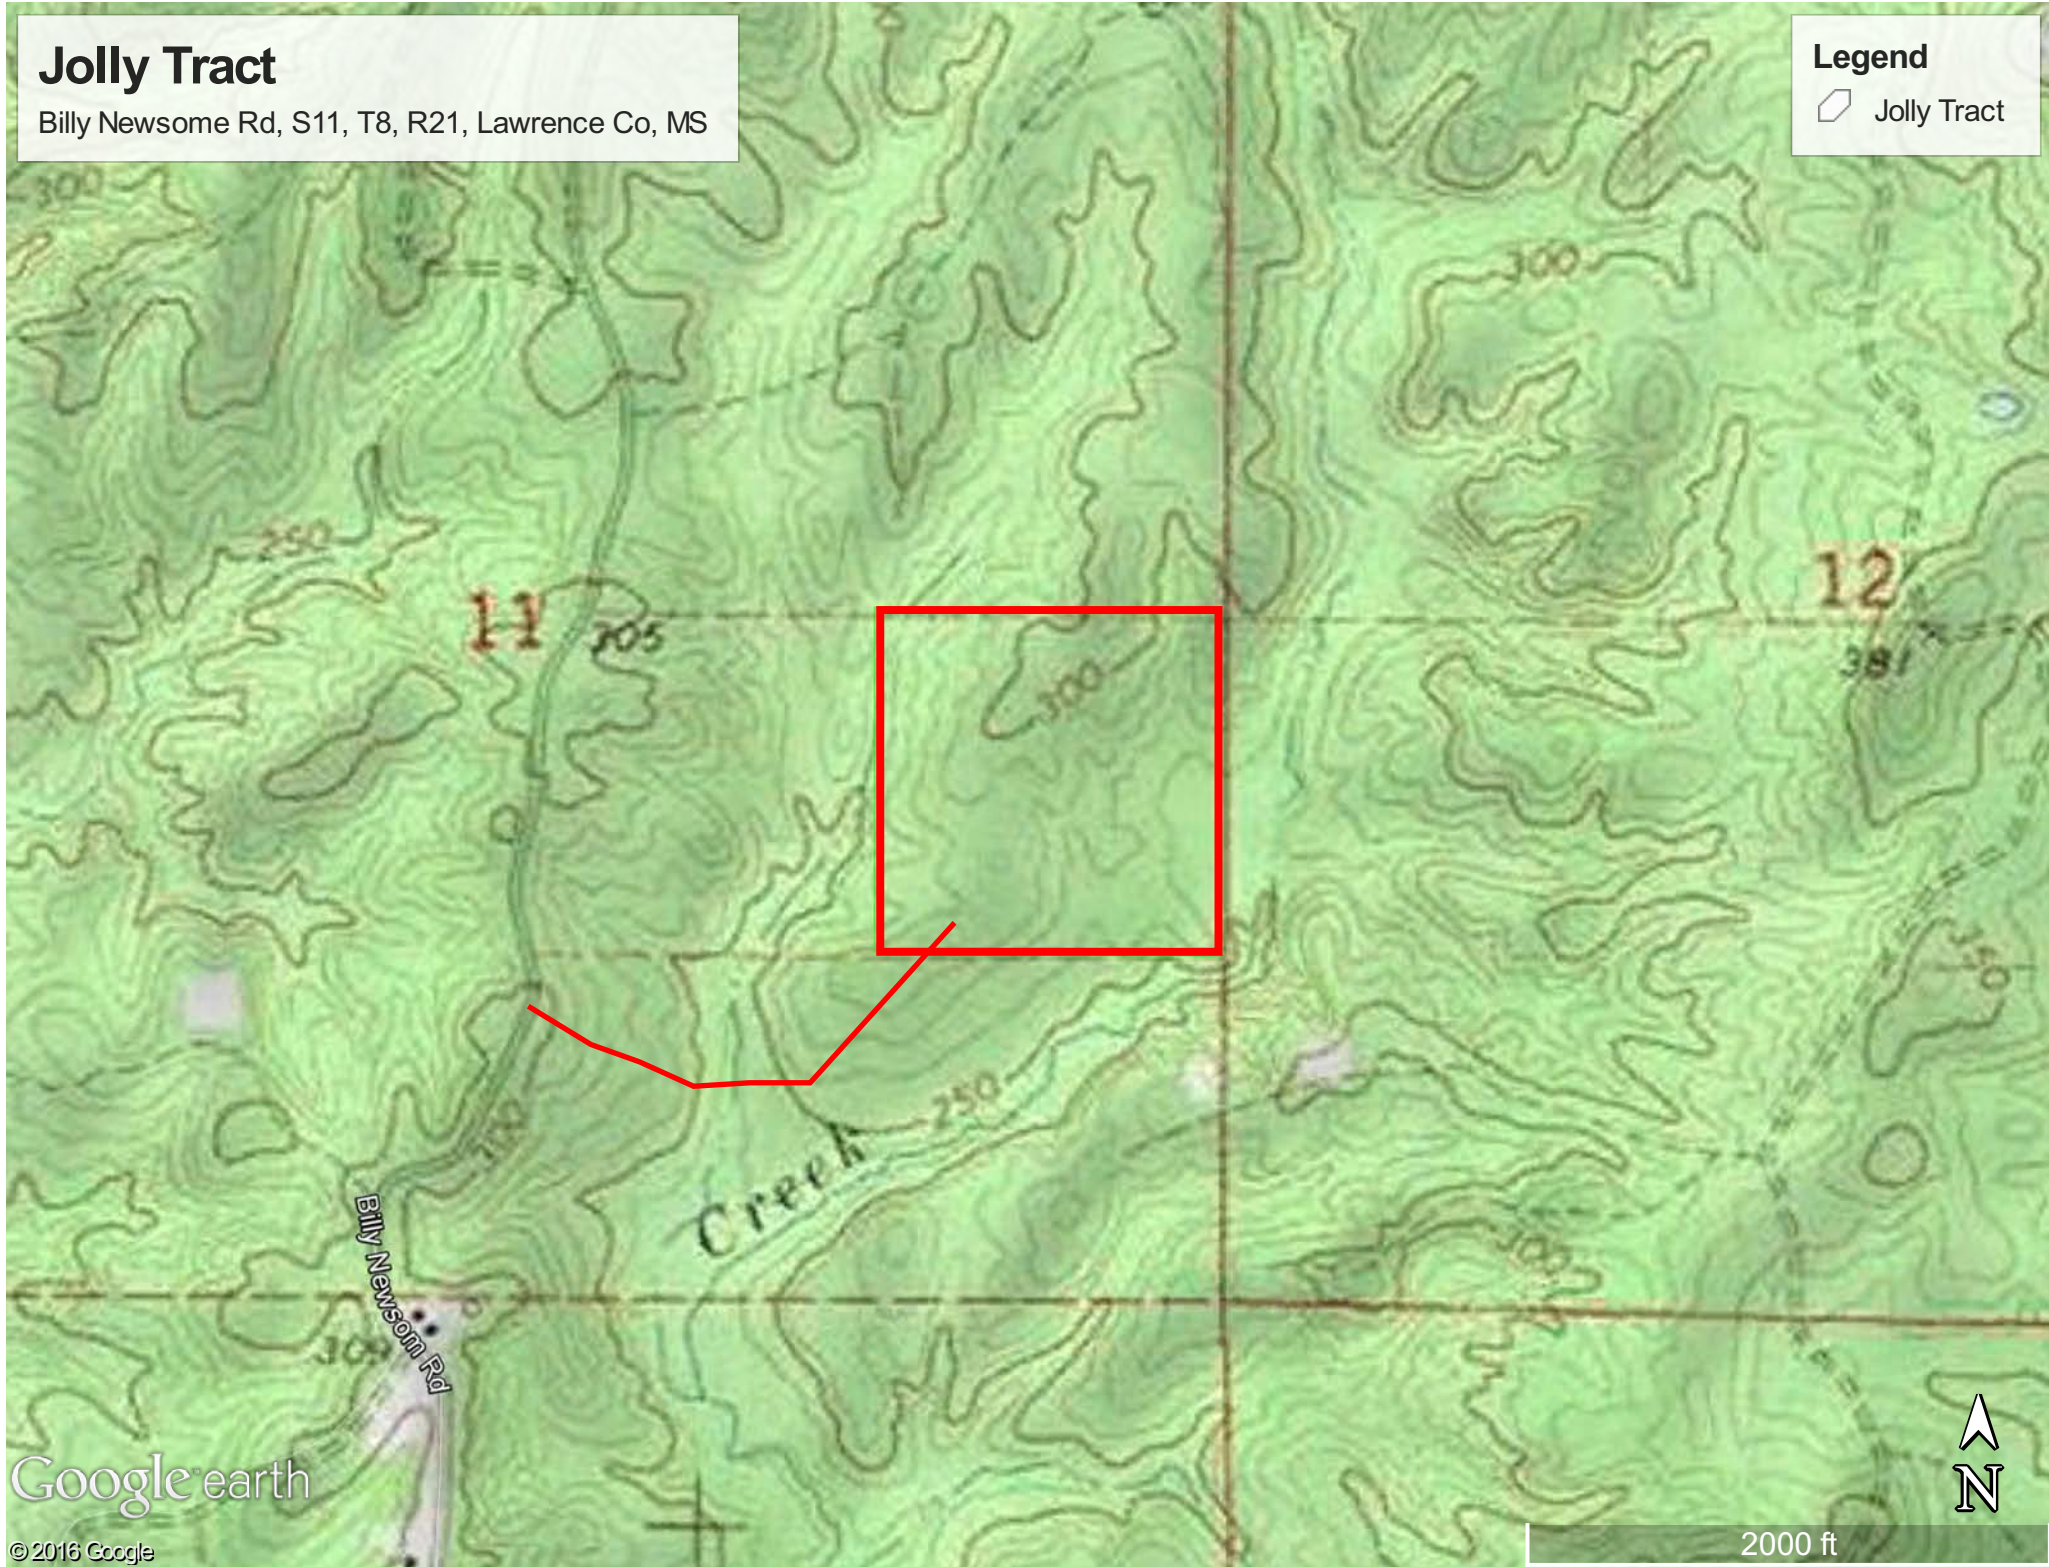

Billy Newsome Rd

Google earth

© 2016 Google

2000 ft

Jolly Tract

Billy Newsome Rd, S11, T8, R21, Lawrence Co, MS

Legend

 Jolly Tract

Google earth

© 2016 Google

2000 ft