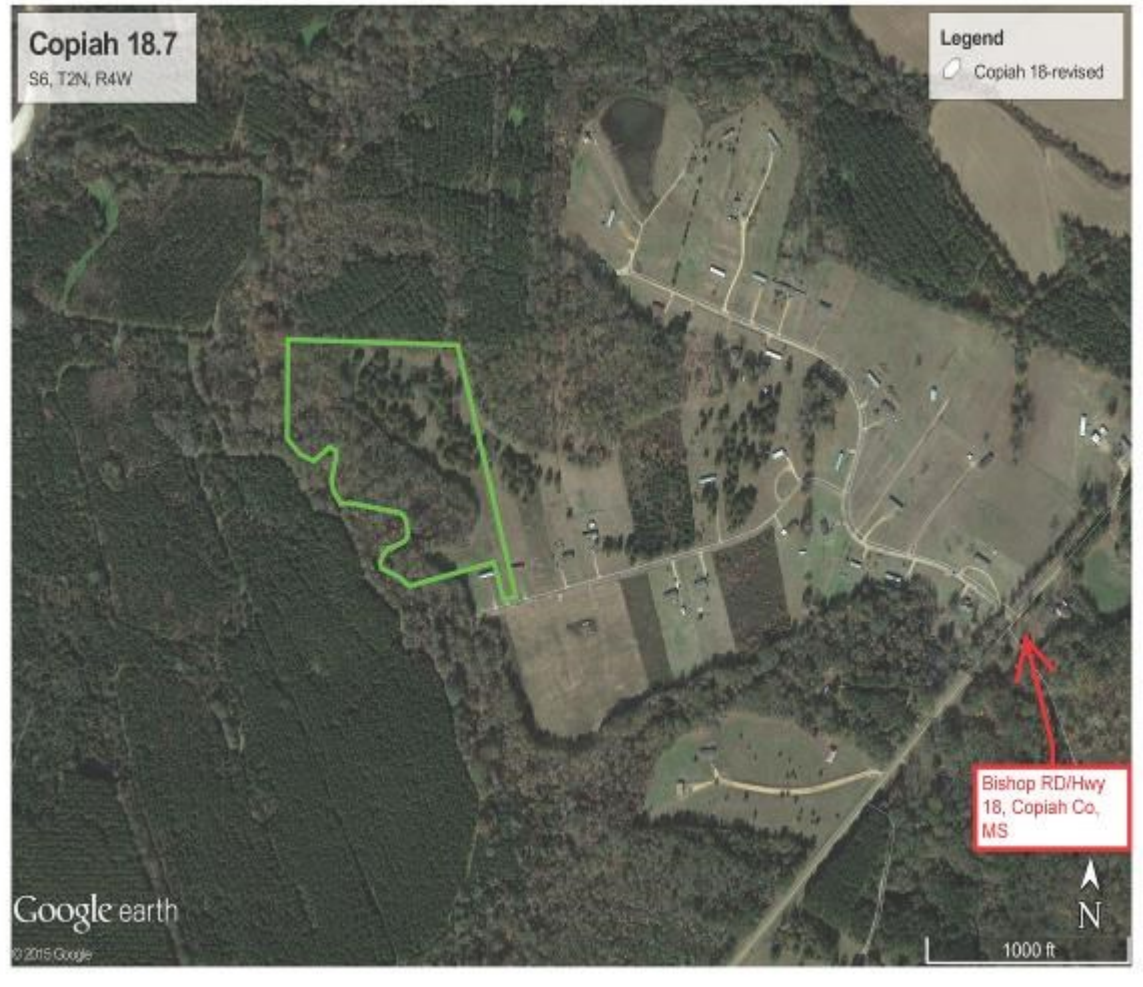

Miss-Lou Land PRO... visit us at 4cornerprop.com