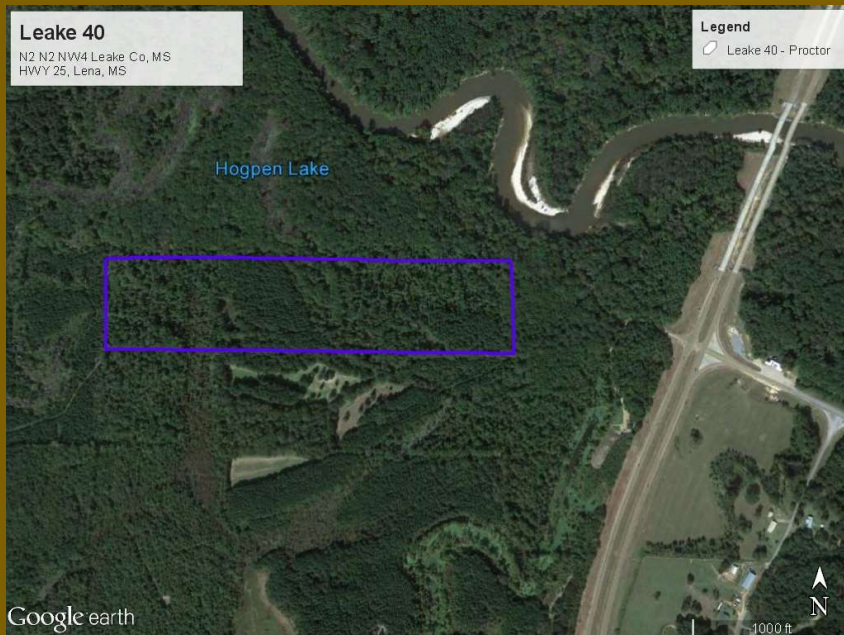

Mark Shorter, REALTOR®

(601)966-2835

Shorter@4cornerprop.com

4 CORNER
PROPERTIES • LLC

577 Hwy 51, Suite A ■ Ridgeland, MS 39157
601.952.2828 ■ www.4cplandandhomes.com

40 Acres Lena, MS 39094

- Located in Leake County
- Right off of Highway 25
- Near the Pearl River
- Great Hunting Tract
- Wildlife in Abundance
- Mixed Timber Throughout

Easy to find: From Carthage go Hwy 25 S,
Take first right after you cross Pearl River

Priced at \$69,900

5
224 ACc

3
118 ACc

1
40 ACc

6
40 AC

1
41 ACc
5.01

5.02
145 AC

 Leake 40 - Proctor

Hogpen Lake