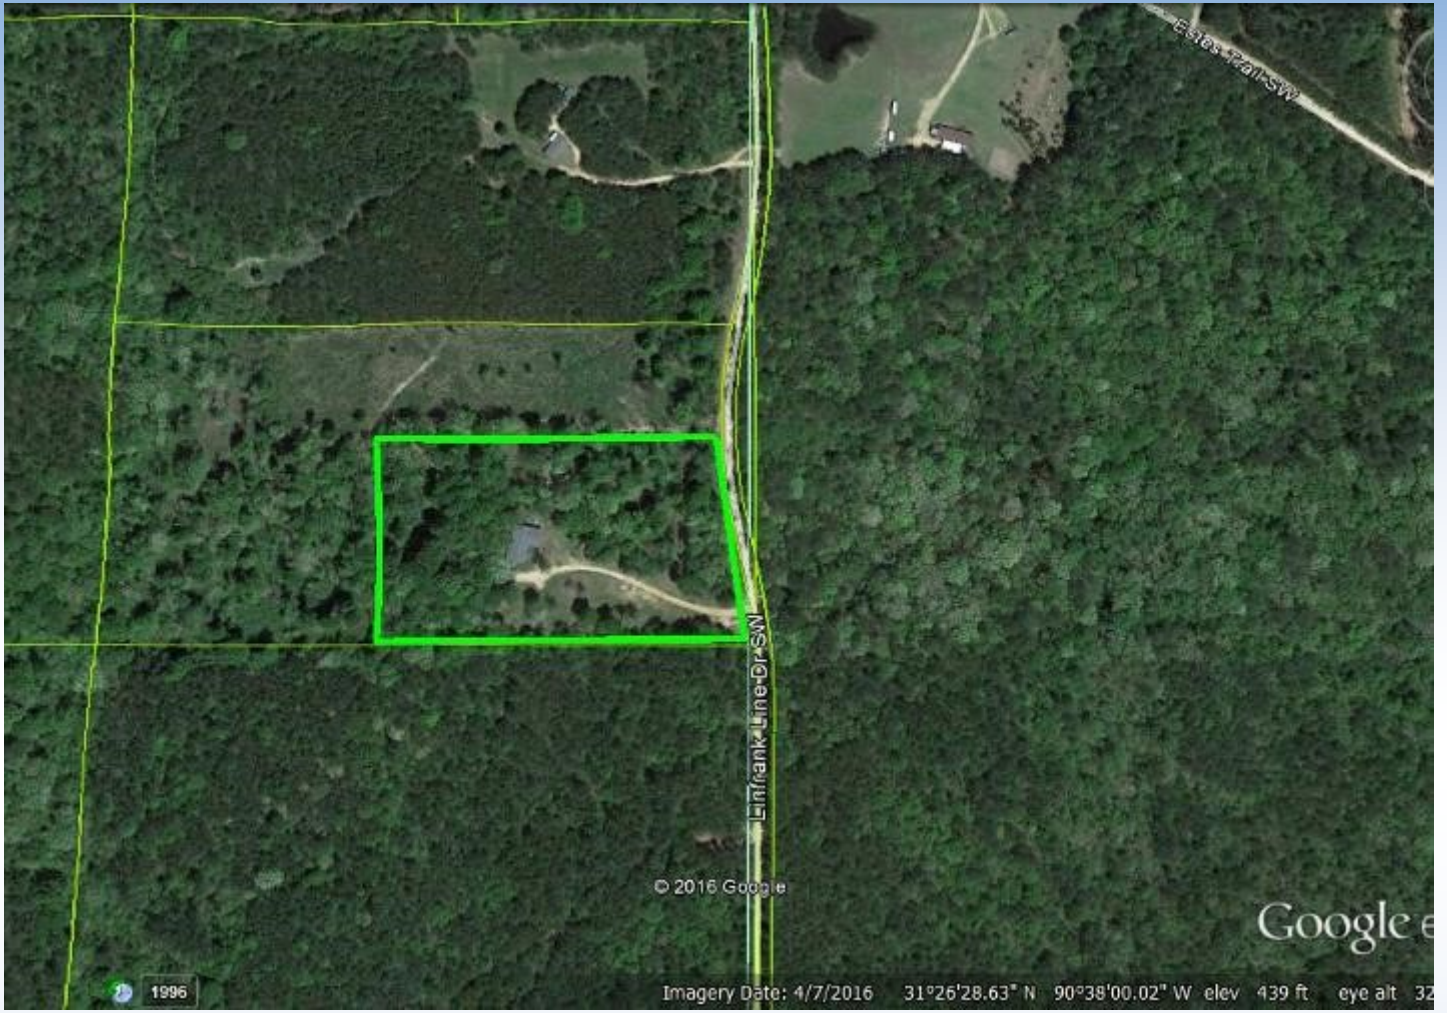

Tonya Stewart, REALTOR®
tbstewart@4cornerprop.com
601.754.3006 cell
601-510-9446 efax

4 Corner Properties, LLC (4CP)
77 Hwy 84 E
Brookhaven, MS 39601
601-990-2132 office

Visit us online at 4cplandandhomes.com