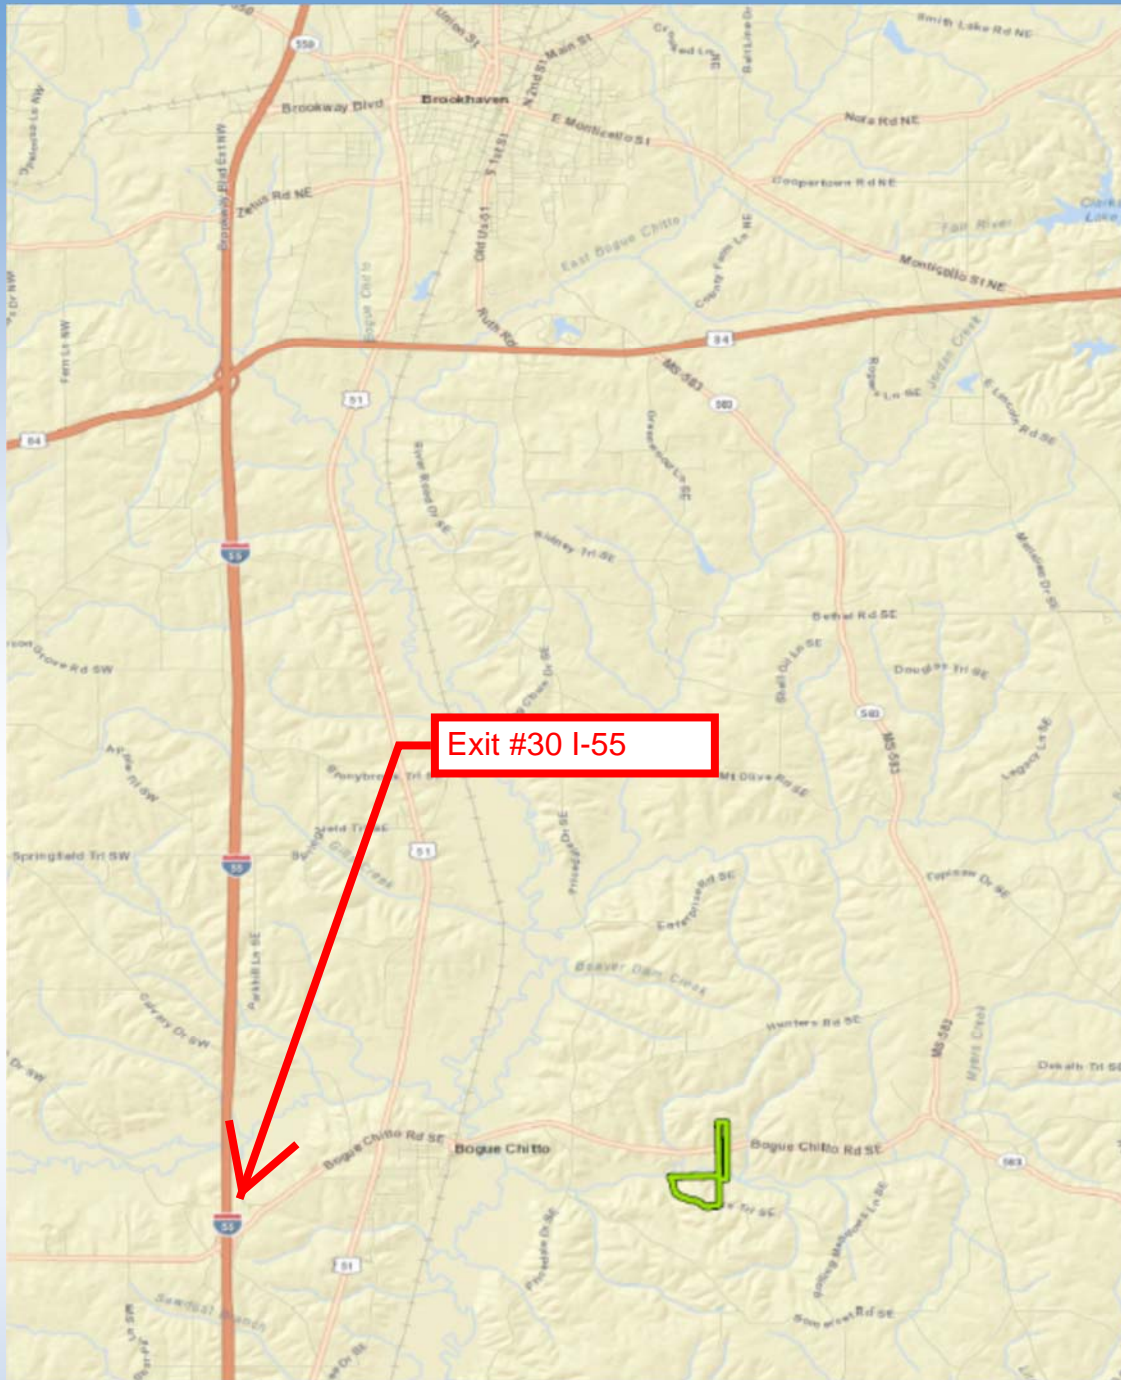

G.W. Stewart, REALTOR®
gwstewart@4cornerprop.com
601.757.3009 cell
601-510-9446 efax

4 Corner Properties, LLC (4CP)
77 Hwy 84E
Brookhaven, MS 39601
601-952-2828 office

Miss-Lou Land PRO..visit us at 4cplandandhomes.com