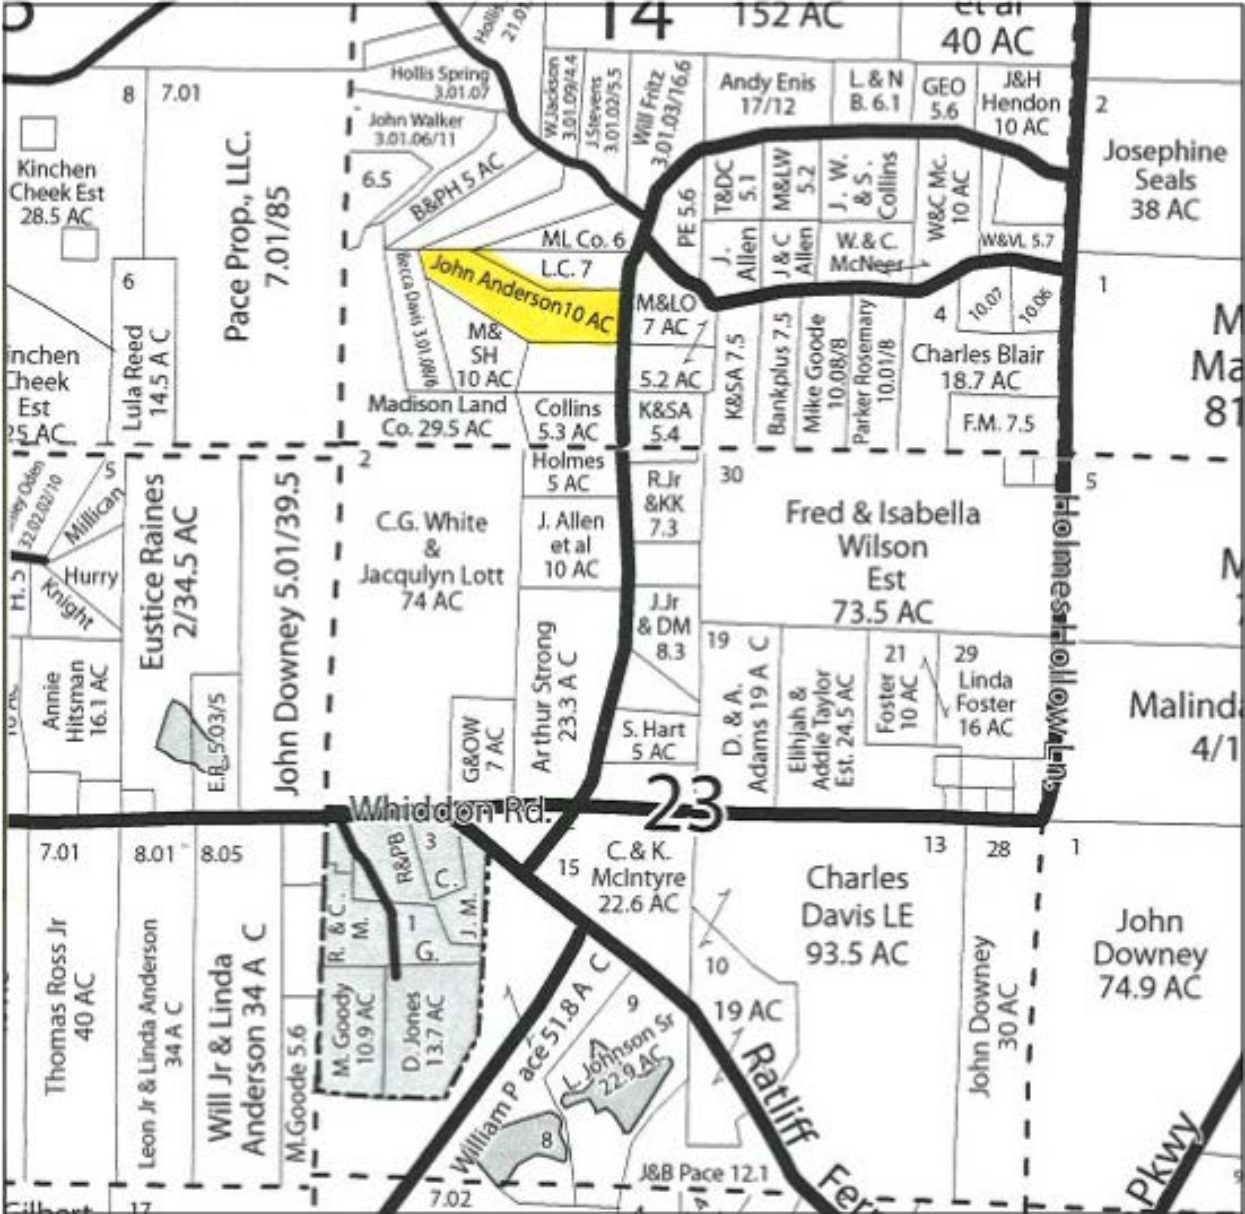

10 Acres

32.61711, -89.86139

ALLENWOOD LN

HOLMES HOLLOW LN

Cobbville
Continue on Page 36

Sharon

Canton

Shoccoe

PEARL RIVER WMA

Pearl River WMA

Madisonville

Meltonville

Koch

Kinchen Cheek Est
28.5 AC

Pace Prop., LLC.
7.01/85

Kinchen Cheek Est
25 AC

9

15

15

Cem

14

10 Acres

32.61711, -89.86139

ROBINSON RD