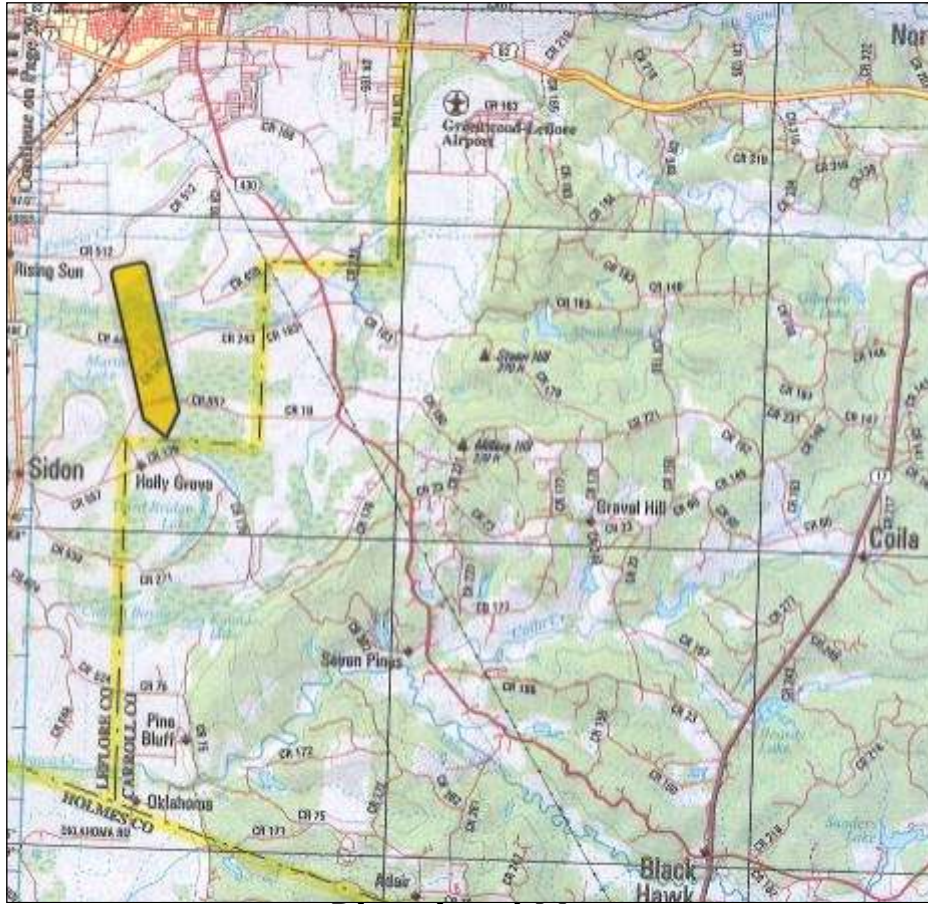

- 10 Acre Hunting Camp
- 750 sq. ft. Camp house
- 10 Minutes from Morgan Brake NWR
- Located just East of Sidon, MS
- Great Hunting / Recreational Tract
- Cypress Slough flows through Property
- Large Saw Tooth Oaks
- Cypress Cabin with Metal Roof
- Great Weekend Getaway
- Duck Pond on Property

Carroll County, This Camp House / Recreational Tract is the perfect weekend getaway, you can hunt deer in the front yard eating from the many mature Saw Tooth Oaks or fill the Duck Hole and watch the ducks come in. This property is located in the heart of the Mississippi delta and is with in 15 minutes of three wildlife refuges. The small cabin is 750 sq ft and has all of the comforts of home. Cabin needs a little work to finish but all material is on site. Call Denman for more information. *Directions:* From Hwy 49 E in Sidon, MS take Holly Grove Road east for 3/4 of a mile then right fork onto CR176, go 1/2 mile and property is on the left.

10 Carroll (Metcalfe)

Write a description for your map.

Aerial Photo

Denman Ferguson
601.214.6433
4 Corner Properties, LLC
577 Hwy 51 Suite A
Ridgeland, MS 39157
denman@4cornerproperties.com

Directional Map